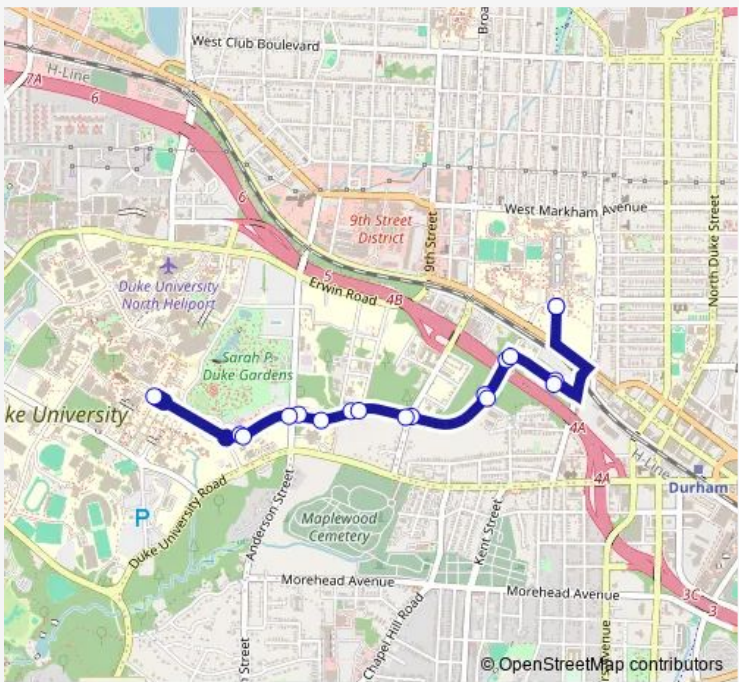

Bus CSW Smith Warehouse

[Go to website](#)

Direction
 East Campus (Washington Duke Statue) — East Campus (Washington Duke Statue)
 18 stops
[Open route schedule](#)

- East Campus (Washington Duke Statue)
- Maxwell Ave at Smith Warehouse (Wb)
- Campus Dr at Maxwell St (Wb)
- Campus Dr at Arts Annex (Wb)
- Campus Dr at Swift Ave (Wb)
- Campus Dr at Nasher (Westbound)
- Campus Dr at Anderson St (Westbound)
- Campus Dr at Chapel Circle (Admissions)
- West Campus Chapel (Abele Quad)
- Campus Dr at Chapel Circle (Eb)
- Campus Dr at Anderson St (Eastbound)
- Campus Dr at Nasher (Eastbound)
- Campus Dr at Central Campus (Eastbound)
- Campus Dr at Swift Ave (Eb)
- Campus Dr at Arts Annex (Eb)
- Campus Dr at Maxwell Ave (Eb)
- Maxwell Ave at Smith Warehouse (Eb)
- East Campus (Washington Duke Statue)

Route schedule
 East Campus (Washington Duke Statue) — East Campus (Washington Duke Statue)

Monday	07:10-17:54
Tuesday	07:10-17:54
Wednesday	07:10-17:54
Thursday	07:10-17:54
Friday	07:10-17:54
Saturday	—
Sunday	—

Route info
 Direction: East Campus (Washington Duke Statue)
 Stops: 18
 Trip Duration: 0 hour 22 min

CSW Bus time schedules and route maps are available in an offline PDF at busmaps.com. Use the busmaps.com website to see live bus times, train schedule or subway schedule, and step-by-step directions for all public transit in Durham

The schedule is provided in the local timezone. Times with "(+1)" indicate departures on the next day.

PDF file created on 2025-01-16

2024 BusMaps.com - All Rights Reserved