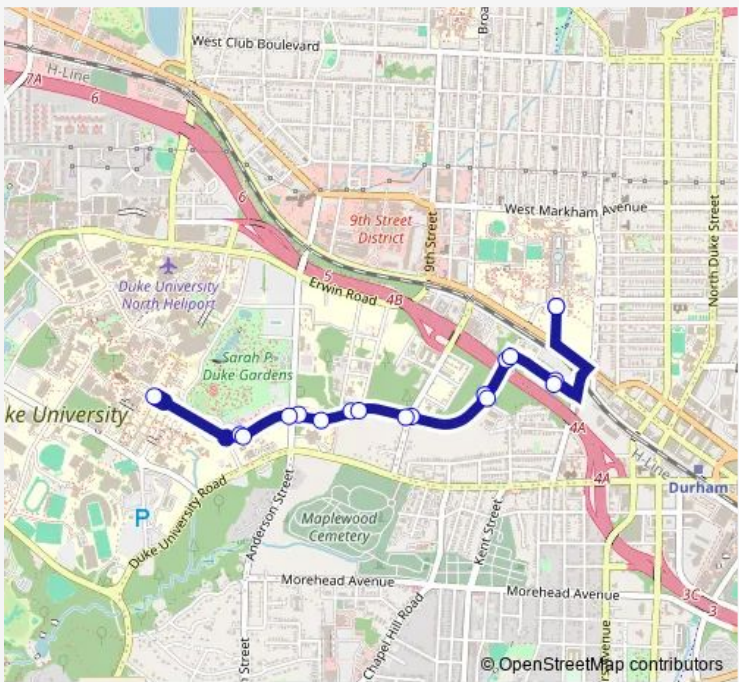

Bus Csw Smith Warehouse

[Go to website](#)

Direction
 East Campus (Washington Duke Statue) — East Campus (Washington Duke Statue)
 18 stops
[Open route schedule](#)

- East Campus (Washington Duke Statue)
- Maxwell Ave at Smith Warehouse (Wb)
- Campus Dr at Maxwell St (Wb)
- Campus Dr at Arts Annex (Wb)
- Campus Dr at Swift Ave (Wb)
- Campus Dr at Nasher (Westbound)
- Campus Dr at Anderson St (Westbound)
- Campus Dr at Chapel Circle (Admissions)
- West Campus Chapel (Abele Quad)
- Campus Dr at Chapel Circle (Eb)
- Campus Dr at Anderson St (Eastbound)
- Campus Dr at Nasher (Eastbound)
- Campus Dr at Central Campus (Eastbound)
- Campus Dr at Swift Ave (Eb)
- Campus Dr at Arts Annex (Eb)
- Campus Dr at Maxwell Ave (Eb)
- Maxwell Ave at Smith Warehouse (Eb)
- East Campus (Washington Duke Statue)

Route schedule
 East Campus (Washington Duke Statue) — East Campus (Washington Duke Statue)

Monday	07:10-17:54
Tuesday	07:10-17:54
Wednesday	07:10-17:54
Thursday	07:10-17:54
Friday	07:10-17:54
Saturday	—
Sunday	—

Route info
 Direction: East Campus (Washington Duke Statue)
 Stops: 18
 Trip Duration: 0 hour 22 min

Csw Bus time schedules and route maps are available in an offline PDF at busmaps.com. Use the busmaps.com website to see live bus times, train schedule or subway schedule, and step-by-step directions for all public transit in Durham

The schedule is provided in the local timezone. Times with "(+1)" indicate departures on the next day.

PDF file created on 2025-02-26

2024 BusMaps.com - All Rights Reserved