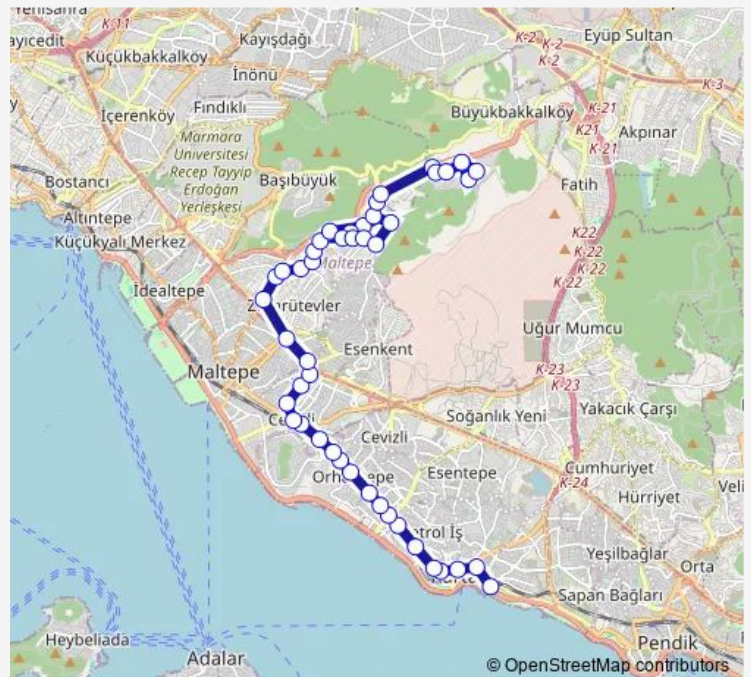

Thursday 07:00-20:30

Friday 07:00-20:30

Saturday 07:30-18:00

Sunday 12:00-16:45

Route info

Direction: Kartal

Stops: 46

Trip Duration: 0 hour 43 min