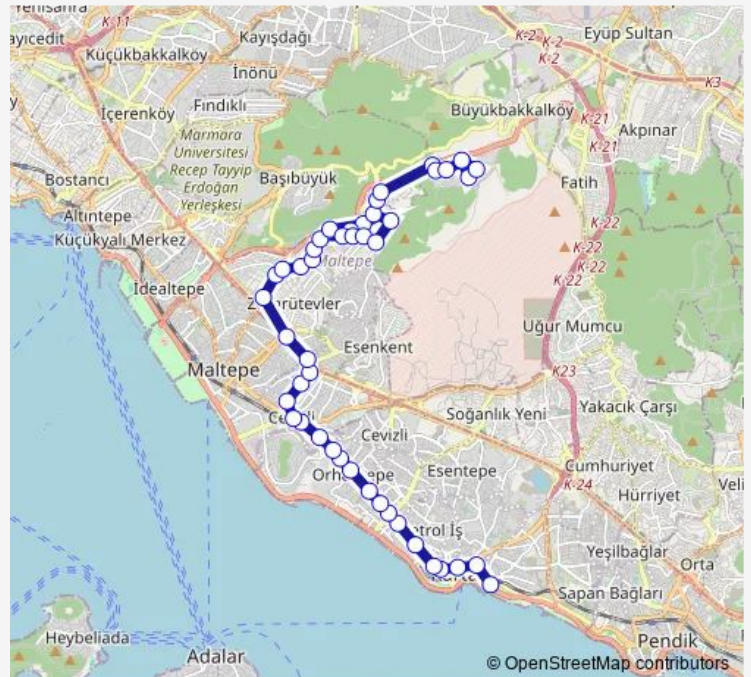

Saturday 07:30-18:00

Sunday 12:00-16:45

Route info

Direction: KARTAL

Stops: 46

Trip Duration: 0 hour 43 min

133N — Kartal - Meslek Yüksek Okulu

BusMaps