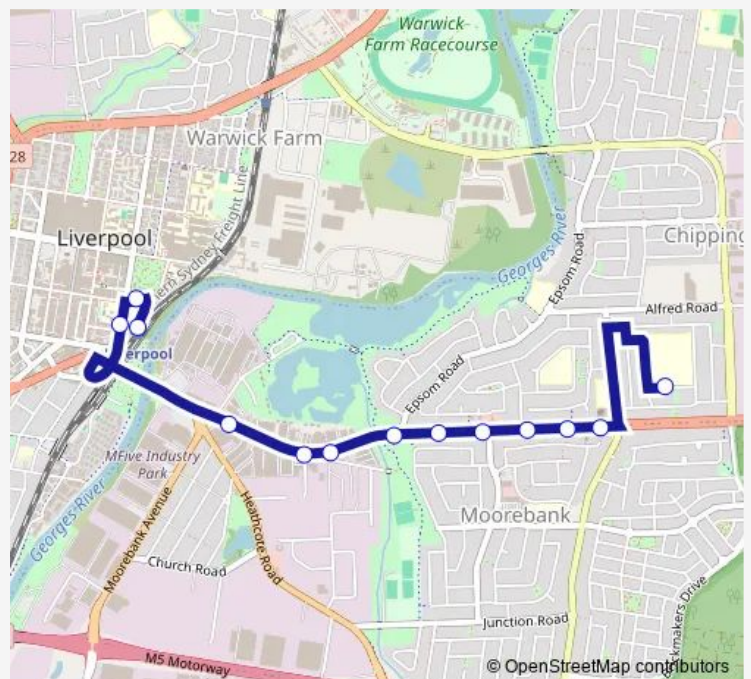

School Bus S563 Moorebank High School to Liverpool

[Go to website](#)

Direction

Moorebank High School, Boolarong Av — Liverpool Station, Stand A

13 stops

[Open route schedule](#)

Moorebank High School, Boolarong Av

Newbridge Rd Opp Bridges Rd

Bigge St Opp Liverpool Station

Moore St Opp Tafe South Western Sydney

Liverpool Station, Stand A

Route schedule

Moorebank High School, Boolarong Av — Liverpool Station, Stand A

Monday	—
Tuesday	14:40
Wednesday	14:40
Thursday	—
Friday	—
Saturday	—
Sunday	—

Route info

Direction: Moorebank High School, Boolarong Av

Stops: 13

Trip Duration: 0 hour 13 min

S563 — Moorebank High School to Liverpool

S563 School Bus time schedules and route maps are available in an offline PDF at busmaps.com. Use the busmaps.com website to see live bus times, train schedule or subway schedule, and step-by-step directions for all public transit in Liverpool