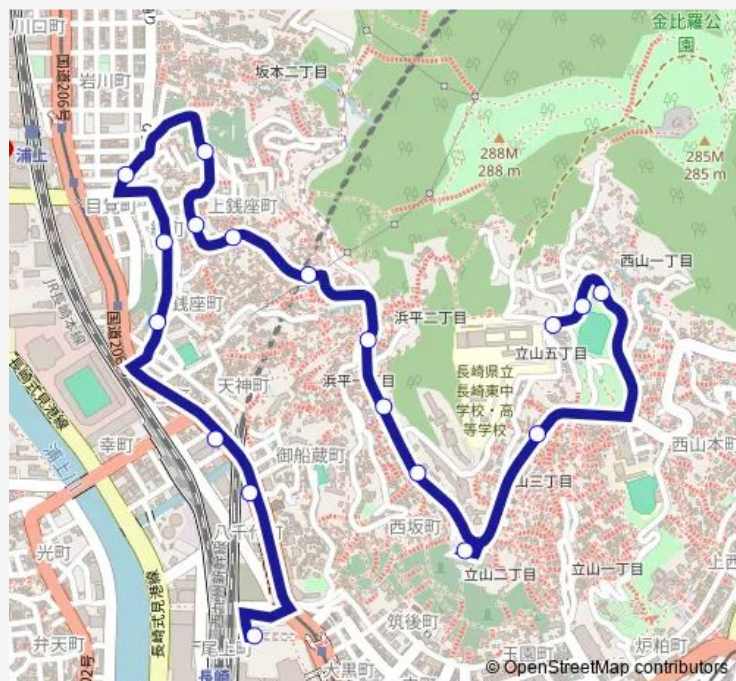

### Route schedule

長崎駅前交通広場 — 長崎東高発

Monday 07:40

Tuesday 07:40

Wednesday 07:40

Thursday 07:40

Friday 07:40

Saturday 07:40

Sunday 07:40

### Route info

Direction: 長崎駅前交通広場

Stops: 18

Trip Duration: 0 hour 16 min

■ 長崎東高 — 長崎東高目覚町

長崎東高 Bus time schedules and route maps are available in an offline PDF at [busmaps.com](https://busmaps.com). Use the [busmaps.com](https://busmaps.com) website to see live bus times, train schedule or subway schedule, and step-by-step directions for all public transit in Nagasaki