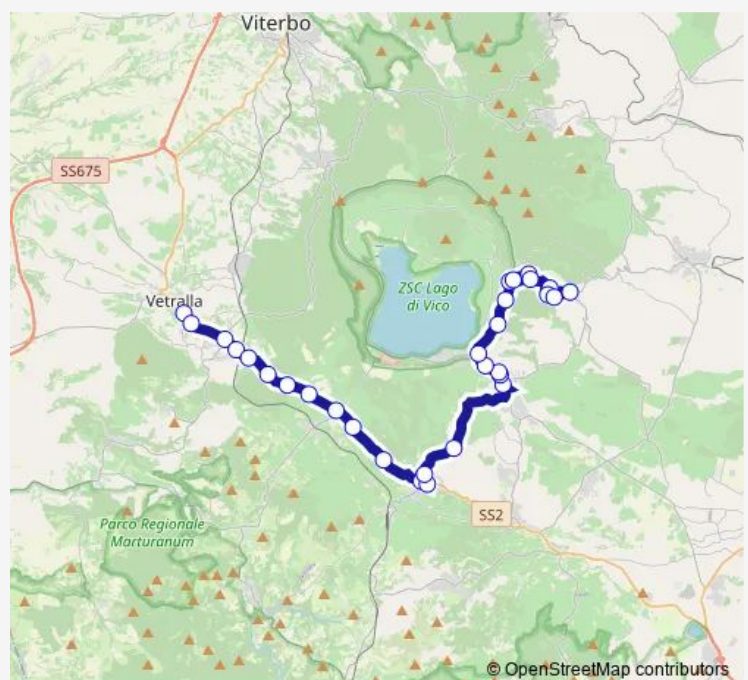

Caprarola | Via Cimina (Km 18) # f2516

Route schedule

Vetralla | Via Cassia Via Cappuccini # f1650 — Caprarola
| Piazza Martiri della Libertà # f2566

Monday 07:30

Tuesday 07:30

Wednesday 07:30

Thursday 07:30

Friday 07:30

Saturday —

Sunday —

Route info

Direction: Vetralla | Via Cassia Via Cappuccini # f1650

Stops: 30

Trip Duration: 0 hour 44 min

Vetralla - Caprarola # Ro926d