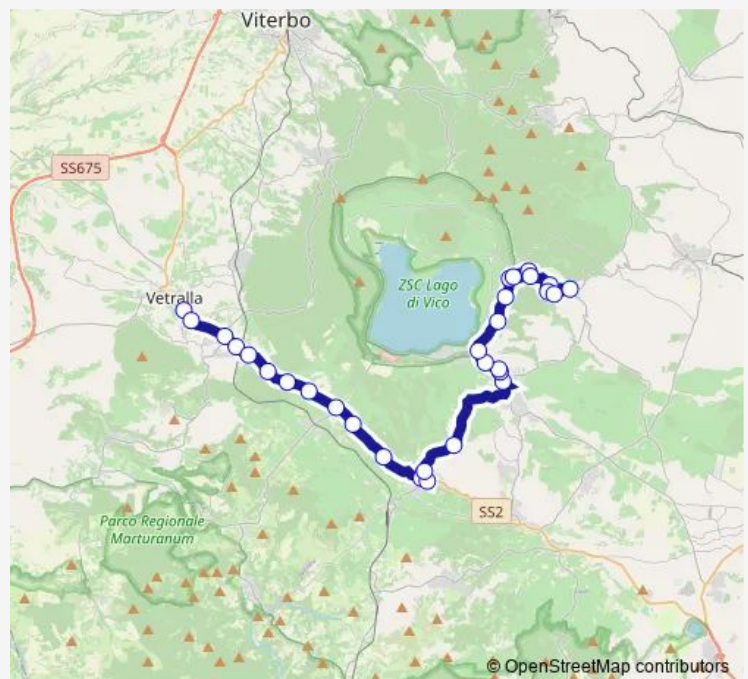

Caprarola | Via Cimina (Km 18) # f2516

Route schedule

Vetralla | Via Cassia Via Cappuccini # f1650 — Caprarola
| Piazza Martiri della Libertà # f2566

Monday 07:30

Tuesday 07:30

Wednesday 07:30

Thursday 07:30

Friday 07:30

Saturday —

Sunday —

Route info

Direction: Vetralla | Via Cassia Via Cappuccini # f1650

Stops: 30

Trip Duration: 0 hour 44 min

Vetralla - Caprarola # Ro926d