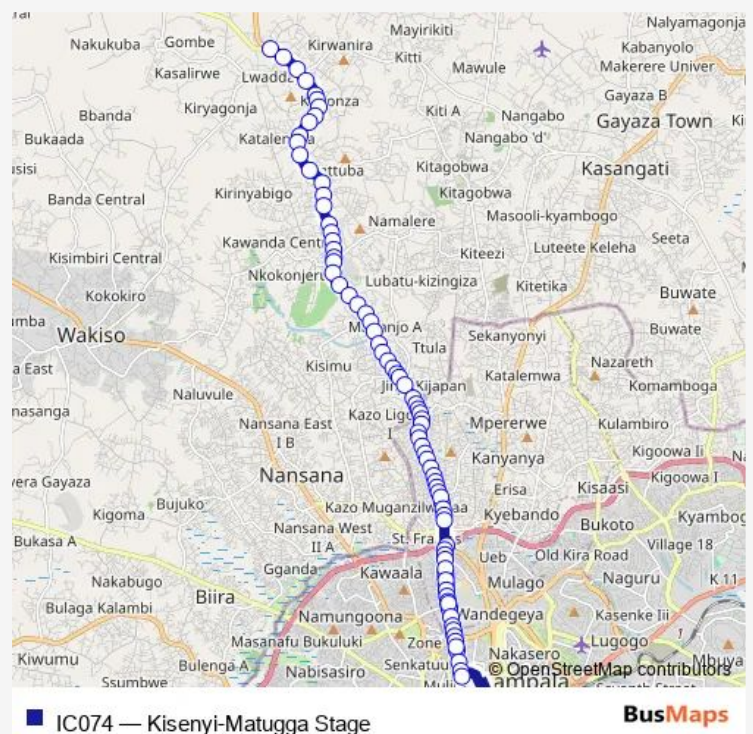

Oil Energy Kawanda - Bombo Rd

Musanyusa Farm Supply

High Way Petro Station - Bombo Rd

Route schedule

Matugga Stage — Kisenyi Bus Terminal (Kafumbe Mukasa Rd)

Monday 06:30-19:00

Tuesday 06:30-19:00

Wednesday 06:30-19:00

Thursday 06:30-19:00

Friday 06:30-19:00

Saturday 06:30-19:00

Sunday 06:30-19:00

Route info

Direction: Matugga Stage

Stops: 86

Trip Duration: 1 hour 42 min