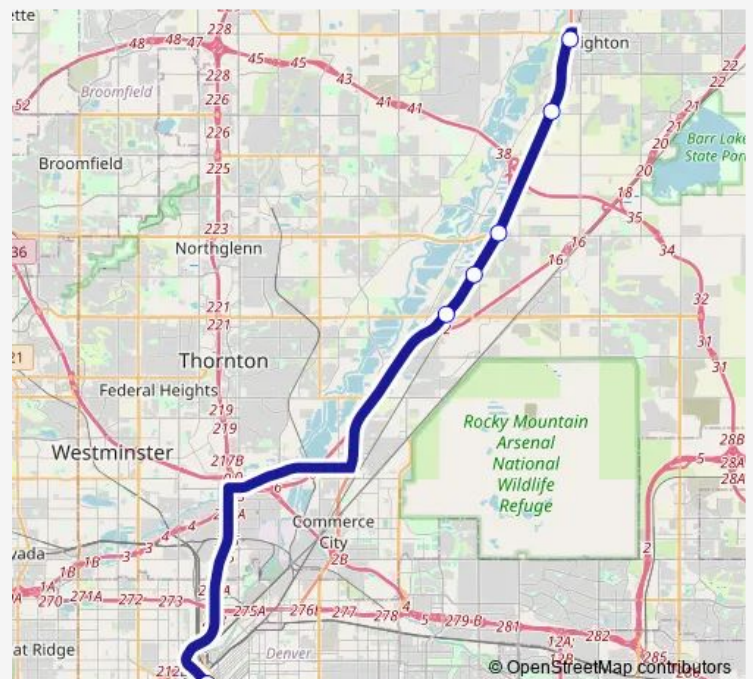

20th St & Larimer St

US 85 & 104th Ave

US 85 & 112th Ave

US 85 & 120th Ave

US 85 & 144th Ave

US 85 & Bridge St PnR

**Route schedule**

Civic Center Station Gate 4 — US 85 & Bridge St PnR

Monday 07:36-18:15

Tuesday 07:36-18:15

Wednesday 07:36-18:15

Thursday 07:36-18:15

Friday 07:36-18:15

Saturday —

Sunday —

**Route info**

Direction: Civic Center Station Gate 4

Stops: 8

Trip Duration: 0 hour 44 min

**RX — Brighton / Denver Express**

**Direction**

US 85 &amp; Bridge St PnR — Civic Center Station (16th Drop-Off)

10 stops

[Open route schedule](#)

Broadway &amp; Glenarm Pl

Civic Center Station (16th Drop-Off)