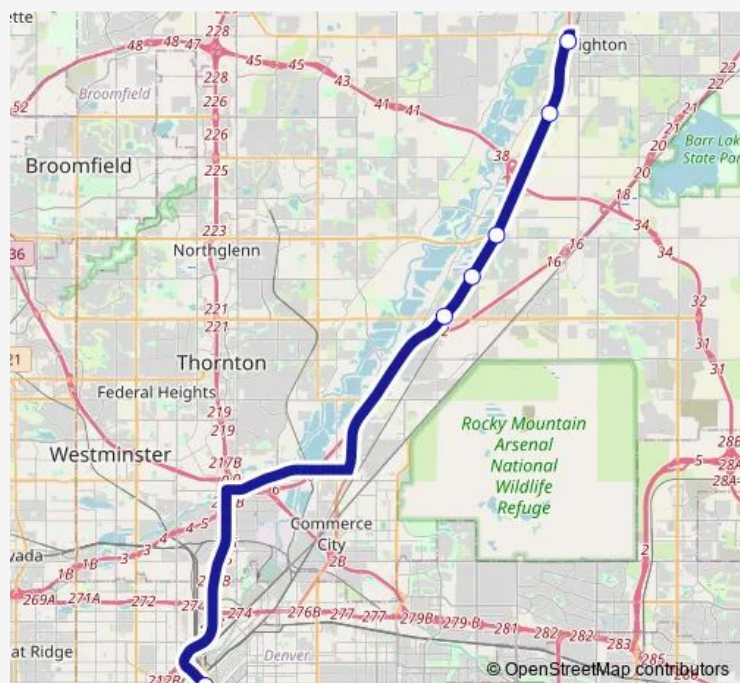

20th St & Larimer St

US 85 & 104th Ave

US 85 & 112th Ave

US 85 & 120th Ave

US 85 & 144th Ave

US 85 & Bridge St Pnr

Route schedule

Civic Center Station Gate 3 — US 85 & Bridge St Pnr

Monday 07:36-18:15

Tuesday 07:36-18:15

Wednesday 07:36-18:15

Thursday 07:36-18:15

Friday 07:36-18:15

Saturday —

Sunday —

Route info

Direction: Civic Center Station Gate 3

Stops: 8

Trip Duration: 0 hour 36 min

Rx — Brighton / Denver Express

Direction

US 85 & Bridge St Pnr — Civic Center Station (16th Drop-Off)

10 stops

[Open route schedule](#)

Broadway & Glenarm Pl

Civic Center Station (16th Drop-Off)

Route schedule

US 85 & Bridge St Pnr — Civic Center Station (16th Drop-Off)

Monday 05:27-16:15

Tuesday 05:27-16:15

Wednesday 05:27-16:15

Thursday 05:27-16:15