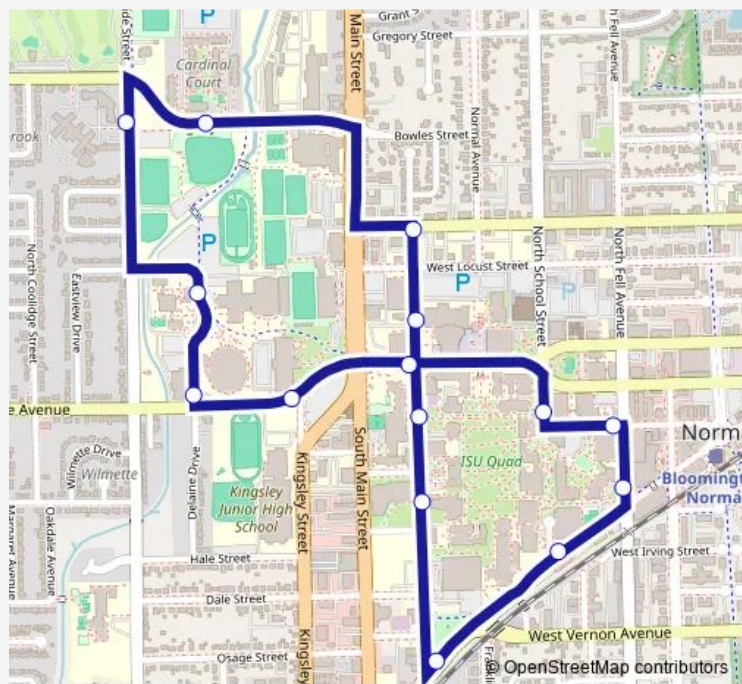

Direction
 Gregory & Cardinal Court — University St & Willow St
 15 stops
[Open route schedule](#)

- Gregory & Cardinal Court
- Adelaide St & Heritage
- Tri Towers
- Delaine Dr & College Ave
- College Ave & Kingsley St
- College Ave & University St
- School St & North St
- North St & Fell Ave
- Fell St & Beaufort St
- Beaufort St & School St
- Beaufort St & University St
- University Recreation Center
- University St & Metcalf
- University St & Bone Student Center
- University St & Willow St

Route schedule
 Gregory & Cardinal Court — University St & Willow St

Monday	07:00-20:40
Tuesday	07:00-20:40
Wednesday	07:00-20:40
Thursday	07:00-20:40
Friday	07:00-20:40
Saturday	07:03-20:43
Sunday	07:03-18:43

Route info
 Direction: Gregory & Cardinal Court
 Stops: 15
 Trip Duration: 0 hour 13 min

Rx Bus time schedules and route maps are available in an offline PDF at busmaps.com. Use the busmaps.com website to see live bus times, train schedule or subway schedule, and step-by-step directions for all public transit in Bloomington

The schedule is provided in the local timezone. Times with "(+1)" indicate departures on the next day.

PDF file created on 2025-01-31

2024 BusMaps.com - All Rights Reserved