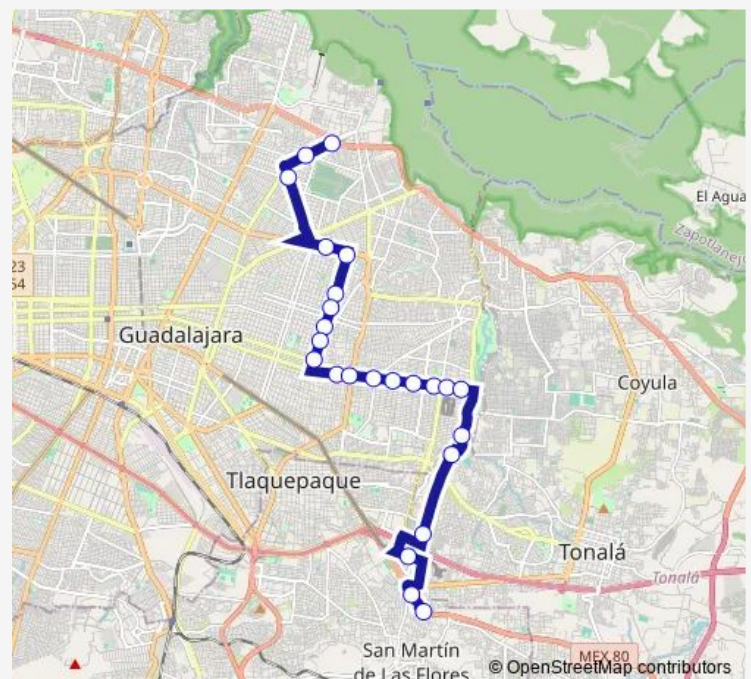

Real de los Parotas

Route schedule

Periferico Oriente — Salamanca

Monday 03:10

Tuesday 03:10

Wednesday 03:10

Thursday 03:10

Friday 03:10

Saturday 03:10

Sunday 03:10

Route info

Direction: Periferico Oriente

Stops: 24

Trip Duration: 1 hour 11 min

Tren Liger Central de Autobuses

18 de Marzo

Salamanca

Direction

Salamanca — 21 de Marzo

28 stops

[Open route schedule](#)

Salamanca

Calle Jose Mariano Abasolo

Camino Viejo a Tonalá

Monday 03:10

Tuesday 03:10

Wednesday 03:10

Thursday 03:10

Friday 03:10

Saturday 03:10

Sunday 03:10

Route info