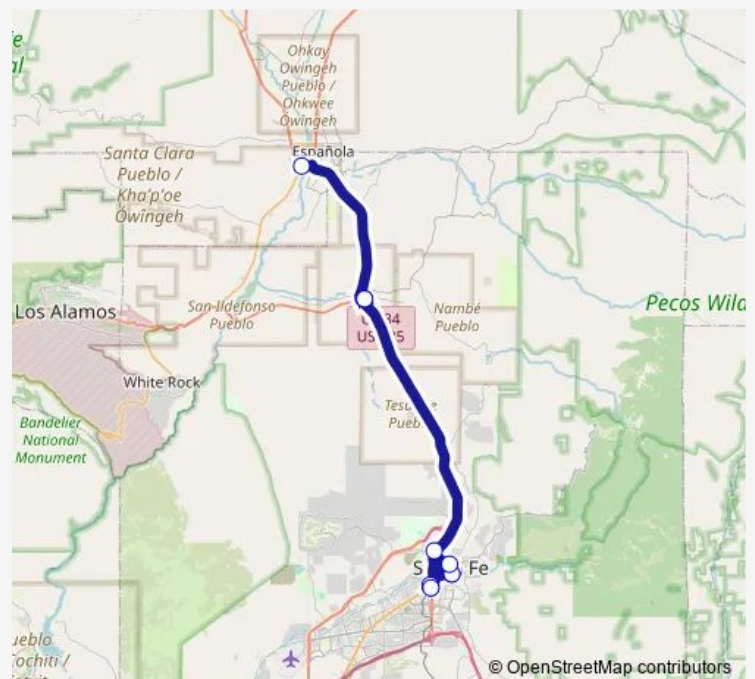

Direction

Espanola — Pojoaque- Cities of Gold Casino

10 stops

[Open route schedule](#)

Espanola

Pojoaque- Cities of Gold Casino

Santa Fe Lot

Capitol

Alta Vista Street (Nb)

South Capitol Station

Alta Vista Street (Sb)

Capitol

Sheridan Avenue Transit Center

Pojoaque- Cities of Gold Casino

Route schedule

Espanola — Pojoaque- Cities of Gold Casino

Monday 16:24-18:30

Tuesday 16:24-18:30

Wednesday 16:24-18:30

Thursday 16:24-18:30

Friday 16:24-18:30

Saturday —

Sunday —

Route info

Direction: Espanola

Stops: 10

Trip Duration: 0 hour 48 min

Bus time schedules and route maps are available in an offline PDF at busmaps.com. Use the busmaps.com website to see live bus times, train schedule or subway schedule, and step-by-step directions for all public transit in Santa Fe