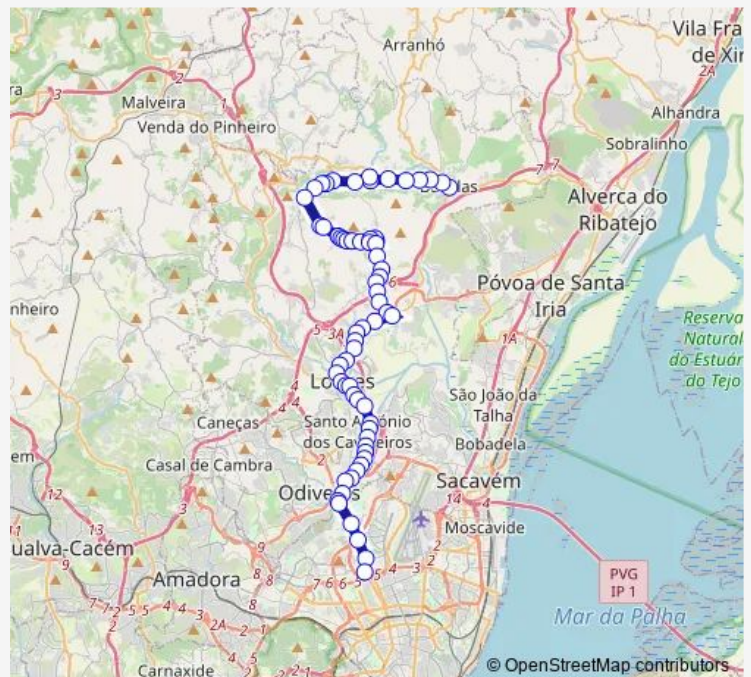

Bus 336 - Bucelas - Lisboa (Campo Grande)

[Go to website](#)

Direction

Bucelas — Lisboa (Campo Grande)

66 stops

[Open route schedule](#)

Bucelas

Bucelas (X) Sobral

Bucelas (Casaræo)

EN 116 (F brica)

EN 116 (Restaurante)

Freixial (X) Avi rio

Freixial (Bombas)

Freixial (X) Ribas

Ribas Baixo (Esc)

Ribas Cima

Ribas Cima (Lavadouro)

Ribas Cima (X) Vale S Giæo

Cabeço Montachique (Circ ManutençÆo)

Cabeço Montachique (Casal Andrade)

Torre Besoeira (R Manuel Pedro Franco 59)

Torre Besoeira (R Lujs Camæes 1)

Casainhos (R 25 Abril 25)

Casainhos (R 25 Abril 5)

Casainhos (R Catarina Euf,mia 1)

Casainhos (R General Humberto Delgado 1)

Casainhos (R Luis Camæes Lte 3)

Route schedule

Bucelas — Lisboa (Campo Grande)

Monday 05:50-17:30

Tuesday 05:50-17:30

Wednesday 05:50-17:30

Thursday 05:50-17:30

Friday 05:50-17:30

Saturday —

Sunday —

Route info

Direction: Bucelas

Stops: 66

Trip Duration: 1 hour 5 min

■ 336 - Bucelas - Lisboa (Campo Grande)

BusMaps