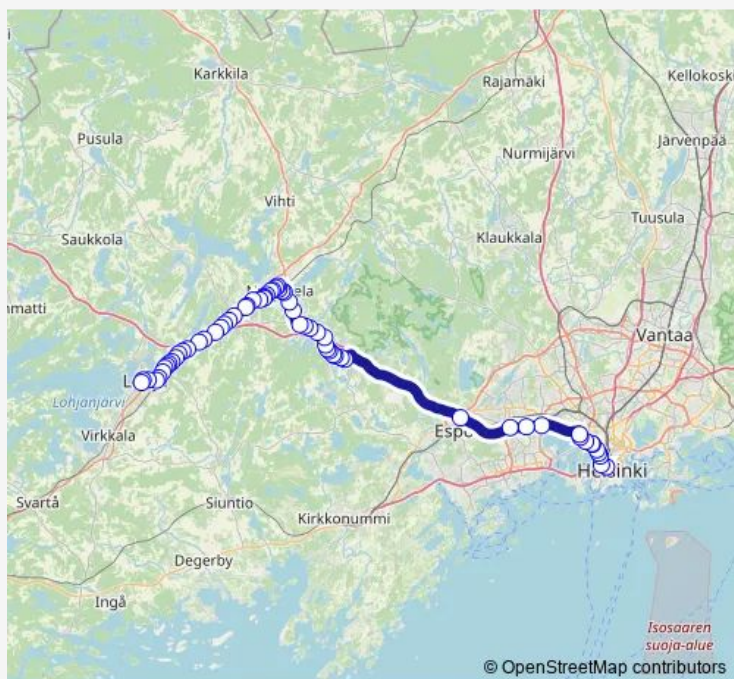

Thursday 12:35

Friday 12:35

Saturday —

Sunday —

Route info

Direction: Hki linja-autoasema, 29

Stops: 63

Trip Duration: 1 hour 20 min