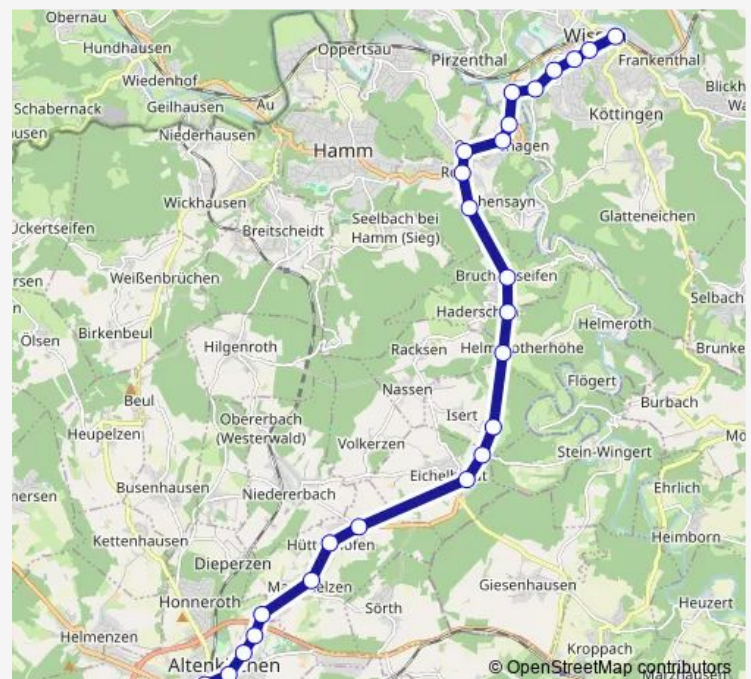

### Route schedule

Roth (b. Hamm/Sieg) Weiherstraße — Wissen Bf

Monday 07:11

Tuesday 07:11

Wednesday 07:11

Thursday 07:11

Friday 07:11

Saturday —

### Route info

Direction: Roth (b. Hamm/Sieg) Weiherstraße

Stops: 8

Trip Duration: 0 hour 22 min

280