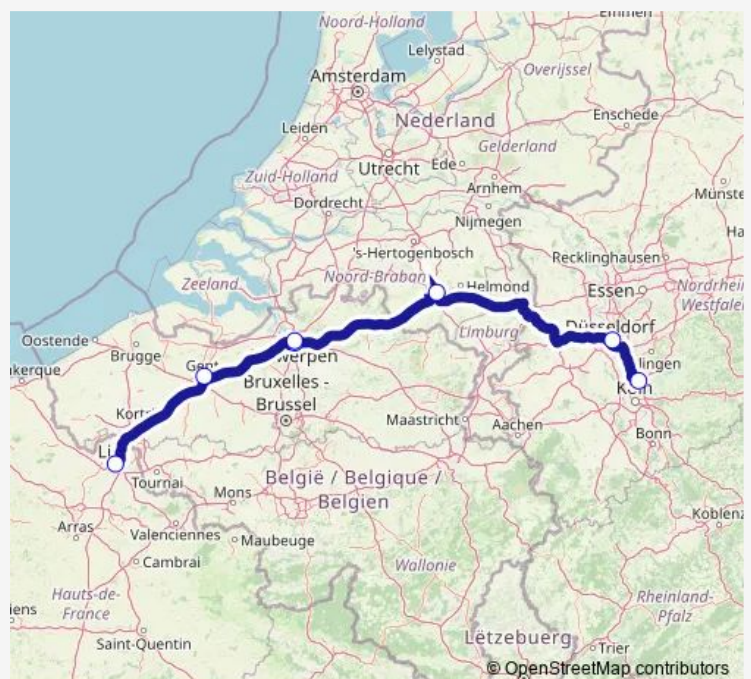

International Coach Service 280 Leverkusen - Antwerpen - Lille

[Go to website](#)

Direction

Wiesdorf Leverkusen Mitte Bf — Lille

7 stops

[Open route schedule](#)

Wiesdorf Leverkusen Mitte Bf

D-Worringer Platz,W57

Eindhoven Station (John F. Kennedylaan)

Waypoint Antwerp Stadspark

Antwerp Rooseveltplaats (B5)

Ghent Dampoort (Bus parking)

Lille

Route schedule

Wiesdorf Leverkusen Mitte Bf — Lille

Monday	15:30
Tuesday	15:30
Wednesday	15:30
Thursday	15:30
Friday	15:30
Saturday	15:30
Sunday	15:30

Route info

Direction: Wiesdorf Leverkusen Mitte Bf

Stops: 7

Trip Duration: 5 hour 50 min

Direction

Lille — Wiesdorf Leverkusen Mitte Bf

7 stops

[Open route schedule](#)

Lille

Ghent Dampoort (Bus parking)

Waypoint Antwerp Stadspark

Antwerp Rooseveltplaats (B5)

Eindhoven Station (John F. Kennedylaan)

D-Worringer Platz,W57

Wiesdorf Leverkusen Mitte Bf

Route schedule