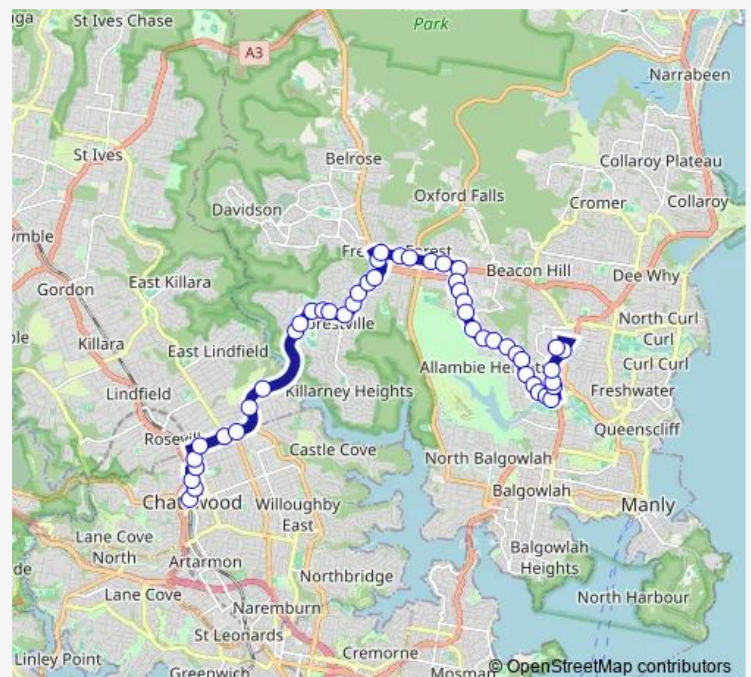

Warringah Rd At Valley Rd

Warringah Rd At Ryrie Av

Warringah Rd After Woodlands Rd

Warringah Rd Opp Melwood Av

Warringah Rd Opp Darley St

Warringah Rd After Ferguson St

Warringah Rd After Brown St

Warringah Rd Before Altona Av

Warringah Rd Opp Maxwell Pde

Warringah Rd Before Fitzpatrick Av

Hilmer St Before Primrose Av

Route schedule

Chatswood Station, Stand C — Grattan Cres Opp Ararat Reserve

Monday 07:30

Tuesday 07:27-07:30

Wednesday 07:27-07:30

Thursday 07:27-07:30

Friday 07:27-07:30

Saturday —

Sunday —

Route info

Direction: Chatswood Station, Stand C

Stops: 22

Trip Duration: 0 hour 27 min

280 — Chatswood to Warringah Mall

Direction

Chatswood Station, Stand C — Warringah Mall, Green St

46 stops

[Open route schedule](#)

Chatswood Station, Stand C

Anderson St Opp Chatswood Presbyterian Church

Anderson St Opp Tulip St