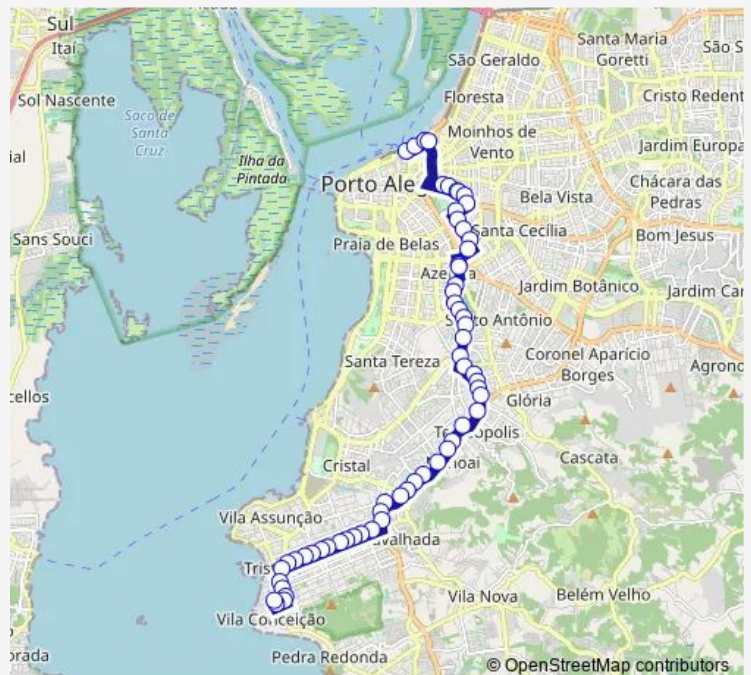

Saturday —

Sunday —

Route info

Direction: Landel DE Moura 537

Stops: 57

Trip Duration: 0 hour 52 min

Nonoai AL 1176

Nonoai DF 557 Asilo DA Sapaan

Route info

Direction: Julio DE Castilhos AL 131

Stops: 60

Trip Duration: 0 hour 47 min

DR Carlos Barbosa DF 1400

Silva Paes 1689

Silva Paes 2021/DF 264

Teresopolis 2215