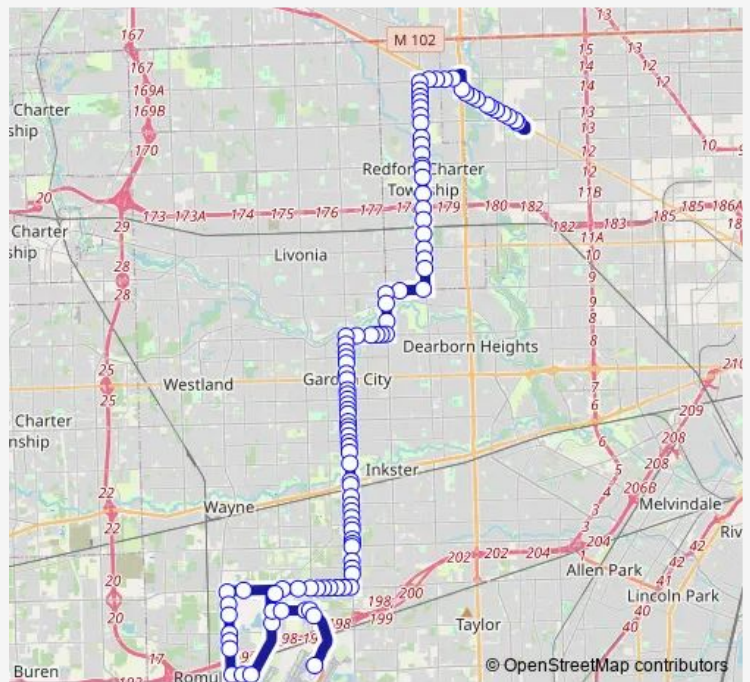

Bus 280 Western Wayne Crosstown

[Go to website](#)

Direction
 OLD Redford Meijer — Metro Airport North Terminal
 107 stops
[Open route schedule](#)

- OLD Redford Meijer
- Grand River @ Mcnichols
- GD River @ Burgess
- GD River @ Lahser
- GD River @ Cooley
- GD River @ McIntyre Ne
- GD River @ Beaverland
- GD River @ Grayfield
- GD River @ Shiawassee
- GD River @ Riverview
- Telegraph + Grand River
- 7 Mile RD + Lenore
- 7 Mile & Grandview
- 7 Mile RD + Grand River
- 7 Mile RD + Lennane
- Beech Daly + 7 Mile Rd
- Grand River + Margareta
- Beech Daly + Pickford
- Beech Daly + Curtis
- Beech Daly + Bennett
- Beech Daly + 6 Mile Rd

Route info
 Direction: OLD Redford Meijer
 Stops: 107
 Trip Duration: 1 hour 14 min

280 — Western Wayne Crosstown

Beech Daly + 6 Mile Rd

Beech Daly + Lola St

Beech Daly + Puritan

Beech Daly + Keeler

Beech-Daly + 5 Mile

Beech Daly + Elba

Beech Daly + Dow

Beech Daly + Lyndon

Beech Daly + Schoolcraft

Beech Daly + Glendale

Beech Daly + Capitol

Beech-Daly + Plymouth

Beech Daly + Fordson Hwy