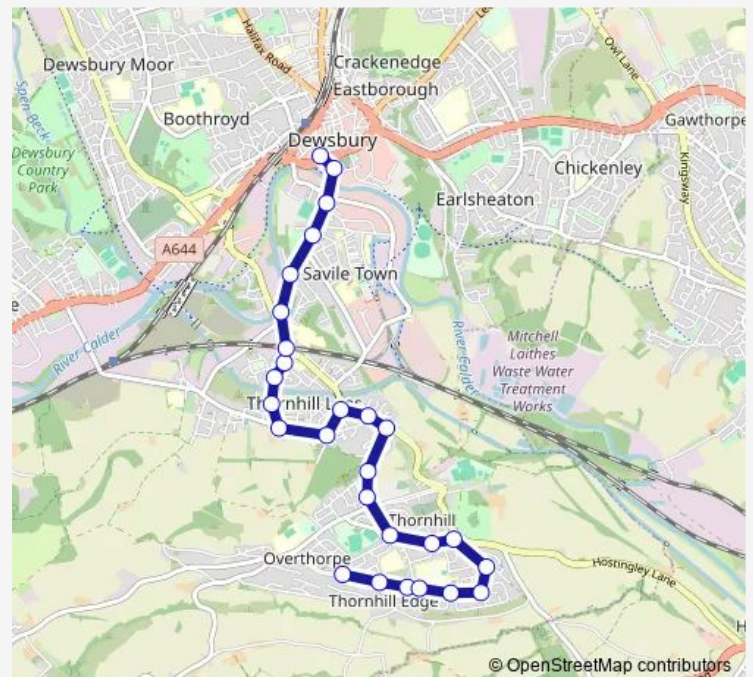

Thornton Road

Thornhill Lees School

Station Road

Route schedule

Thornhill Edge — Bus Station stand 9

Monday 05:31-22:39

Tuesday 05:31-22:39

Wednesday 05:31-22:39

Thursday 05:31-22:39

Friday 05:31-22:39

Saturday 06:32-22:39

Sunday 08:39-22:39

Route info

Direction: Thornhill Edge

Stops: 27

Trip Duration: 0 hour 21 min

■ 280 — Dewsbury - Thornhill

Vicarage Road

Caledonian Road

Savile Town Ground

Mill Street East

Savile Bridge

Bus Station stand 9

Direction

Wednesday 06:05-23:15

Thursday 06:05-23:15

Friday 06:05-23:15

Saturday 07:05-23:15

Sunday 09:15-23:15

Route info

Direction: Bus Station stand 9

Stops: 26