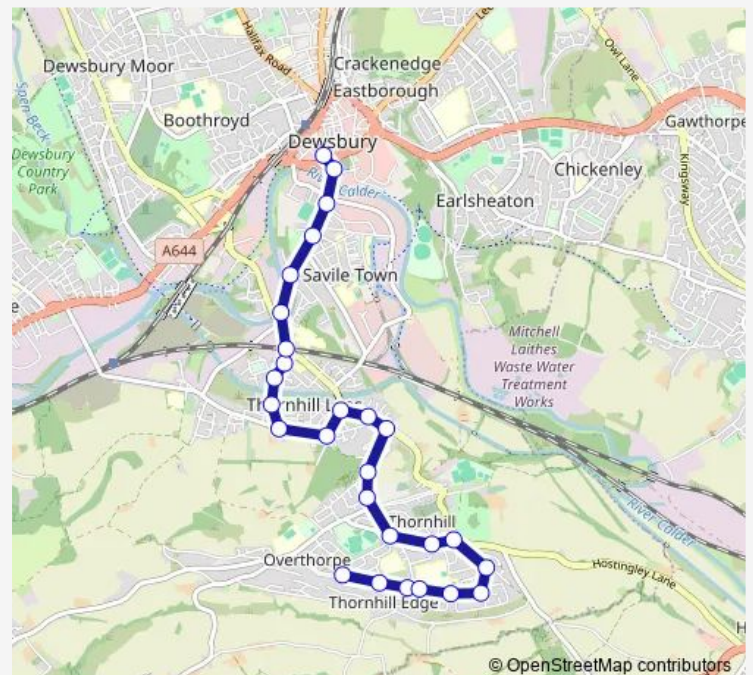

Thursday 06:05-23:15

Friday 06:05-23:15

Saturday 07:05-23:15

Sunday 09:15-23:15

Route info

Direction: Bus Station stand 4

Stops: 26

Trip Duration: 0 hour 23 min

■ 280 — Dewsbury - Thornhill

Smithy Walk

Thornhill Academy

Edge Lane

Denby View

Thornhill Edge

Direction

Thornhill Edge — Bus Station stand 4

27 stops

[Open route schedule](#)

Thornhill Edge

Denby View

Edge Close

Edge Lane

Thornhill Academy

Smithy Walk

Thursday 05:31-22:39

Friday 05:31-22:39

Saturday 06:32-22:39

Sunday 08:39-22:39

Route info

Direction: Thornhill Edge

Stops: 27

Trip Duration: 0 hour 21 min