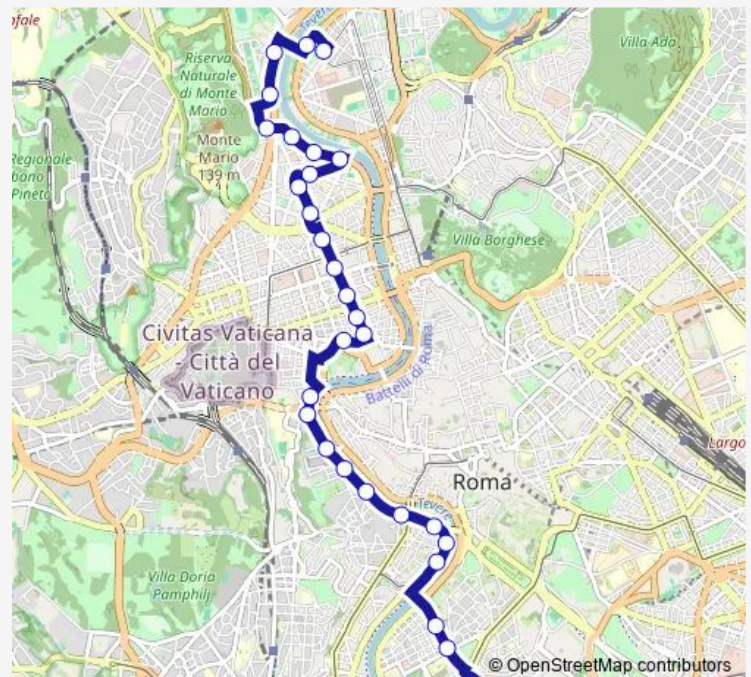

Thursday 04:57-24:00

Friday 04:57-24:00

Saturday 04:57-24:00

Sunday 04:56-24:00

Route info

Direction: Mancini

Stops: 36

Trip Duration: 0 hour 55 min

280

BusMaps

Traspontina Conciliazione

LGT SASSIA/S. SPIRITO (H)

P.ZA DELLA ROVERE

LGT Gianicolense/Regina Coeli

LGT Farnesina

LGT Farnesina/Trilussa