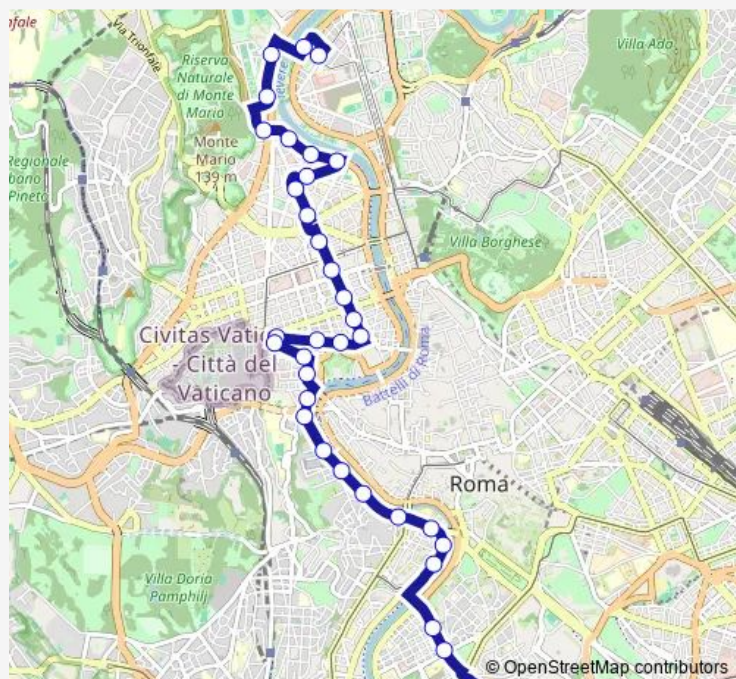

### Route schedule

Partigiani (Fs) — Mancini

Monday 05:30-24:00

Tuesday 05:30-24:00

Wednesday 05:30-24:00

Thursday 05:30-24:00

Friday 05:30-24:00

Saturday 05:30-24:00

### Route info

Direction: Partigiani (Fs)

Stops: 35

Trip Duration: 0 hour 35 min

280

BusMaps

Lepanto (Ma)

Ferrari/Milizie

## Route info

Direction: Mancini

Stops: 36

Trip Duration: 0 hour 52 min

LGT Farnesina

LGT Farnesina/Trilussa

LGT Sanzio/Filipperì

LGT Alberteschi