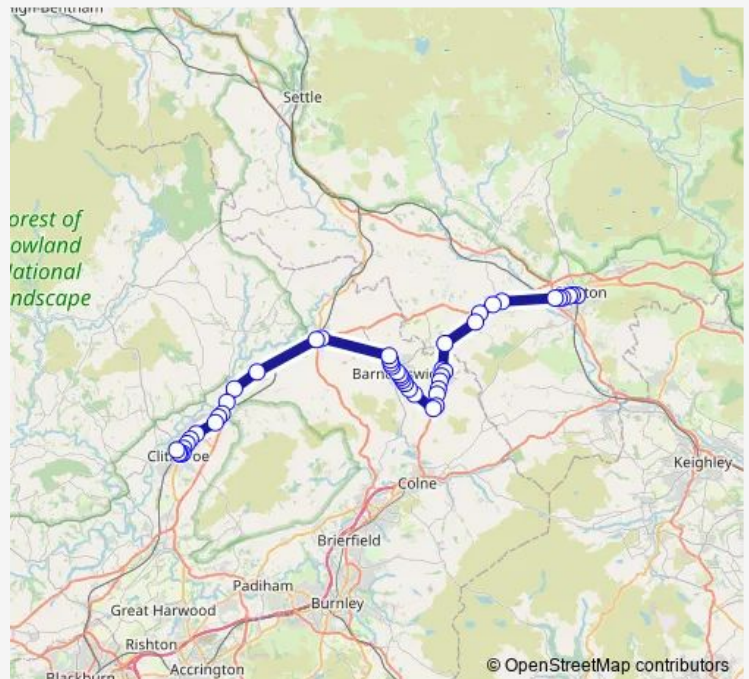

### Route schedule

Interchange — Bus Station Stand 4

Monday 07:43-17:15

Tuesday 07:43-17:15

Wednesday 07:43-17:15

Thursday 07:43-17:15

Friday 07:43-17:15

Saturday 07:49-17:09

### Route info

Direction: Interchange

Stops: 42

Trip Duration: 0 hour 55 min

■ 280 — Clitheroe - Skipton

West Craven HS

Higher Park Farm

Earby Road