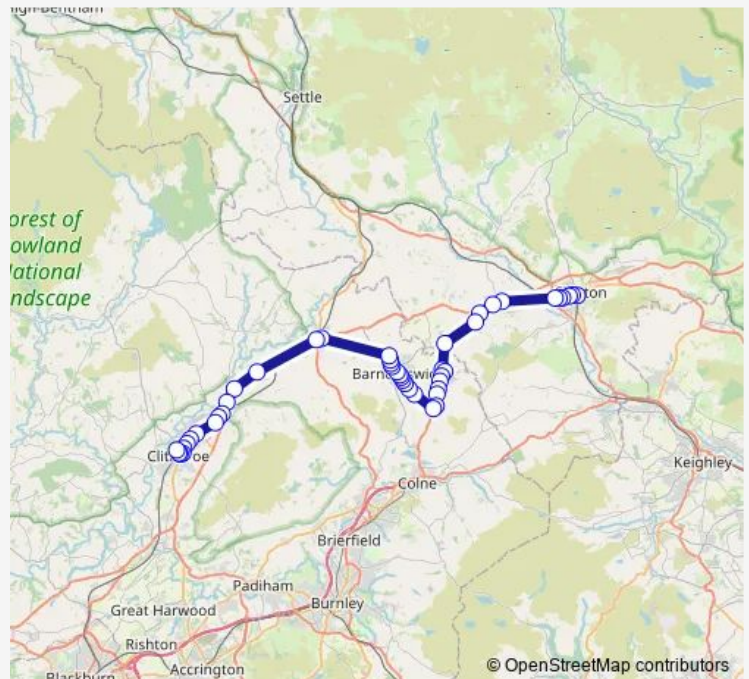

### Route schedule

Interchange — Bus Station Stand 4

Monday 07:43-17:15

Tuesday 07:43-17:15

Wednesday 07:43-17:15

Thursday 07:43-17:15

Friday 07:43-17:15

Saturday 07:49-17:09

### Route info

Direction: Interchange

Stops: 42

Trip Duration: 0 hour 55 min

■ 280 — Clitheroe - Skipton

West Craven HS

Higher Park Farm

Earby Road