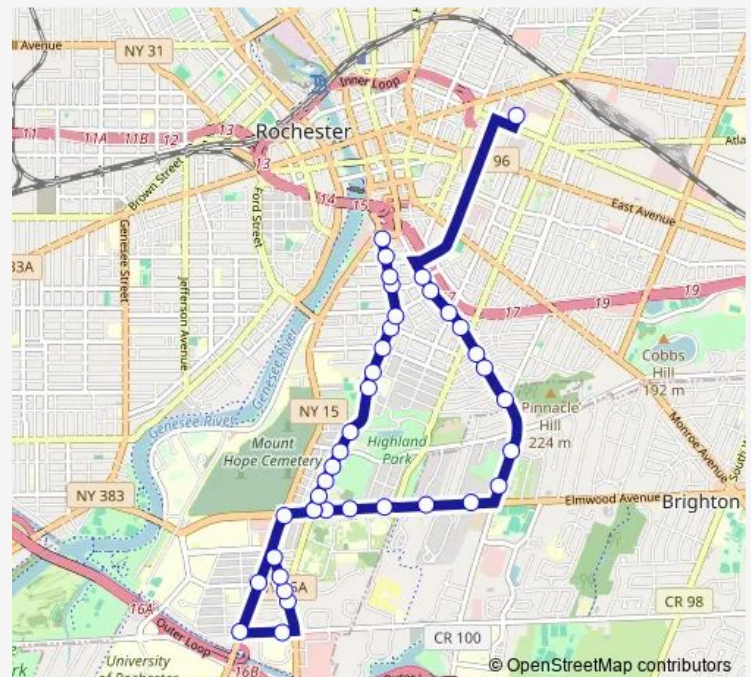

E Henrietta & South

### Route schedule

South & Comfort — School Of The Arts

Monday 07:40

Tuesday 07:40

Wednesday 07:40

Thursday 07:40

Friday 07:40

Saturday —

### Route info

Direction: South & Comfort

Stops: 41

Trip Duration: 0 hour 35 min

280 — Highland-Strong/Prince

E Henrietta & Brighton Park

E Henrietta & Boothe

E Henrietta & Rosemount

## Route info

Direction: School Of The Arts

Stops: 39

Trip Duration: 0 hour 35 min

South & Langslow

South & Stewart

South & Wall

South & Highland