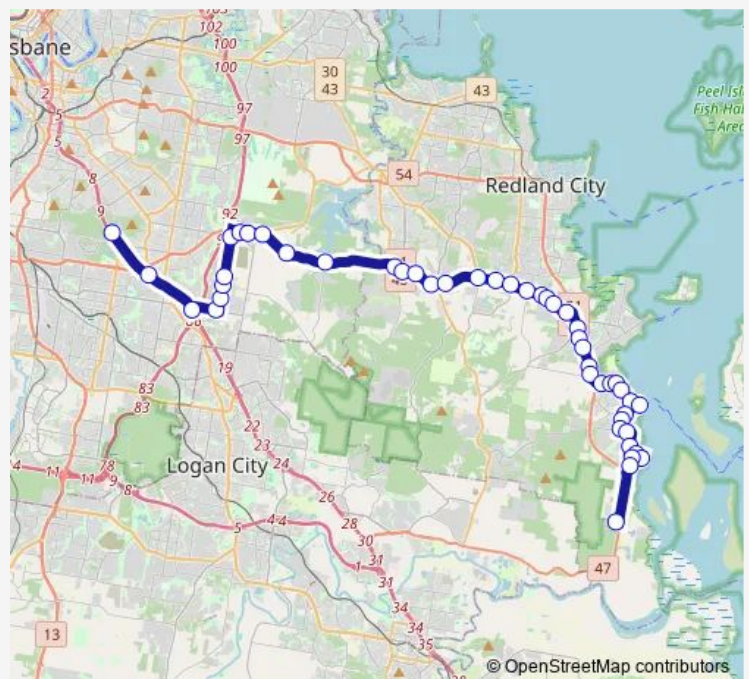

Queen St at Keirnan Street

Government Rd at Queen St

Redland Bay Marina, platform 1

Hamilton St at Pitt Street

Broadwater Rd at Redland Bay Shops

Broadwater Tce at Dart Street

Boundary St at Main Street

Charlie Buckler Memorial Sportsground

Redland Bay Rd at Double Jump Road

Redland Bay Rd at Anita Street

Redland Bay Rd at Victoria Point High School

Redland Bay Rd at Rosevale Court

Redland Bay Rd at Magnolia Pde

Route schedule

Shoreline Ave at Hydrangea Ave — Griffith University station, platform 1

Monday	—
Tuesday	—
Wednesday	—
Thursday	—
Friday	—
Saturday	07:48-18:48
Sunday	08:48-16:48

Route info

Direction: Shoreline Ave at Hydrangea Ave

Stops: 47

Trip Duration: 1 hour 5 min

280 — Shoreline Ave Redland Bay - Griffith Uni

Victoria Point Central, platform 1

Boundary Rd at Abeya Street

Boundary Rd at Meadowland Road

Lake Sherrin Homes for Aged

Boundary Rd at Venn Parade

Boundary Rd at Woodlands Drive

Boundary Rd at Woodlands Drive