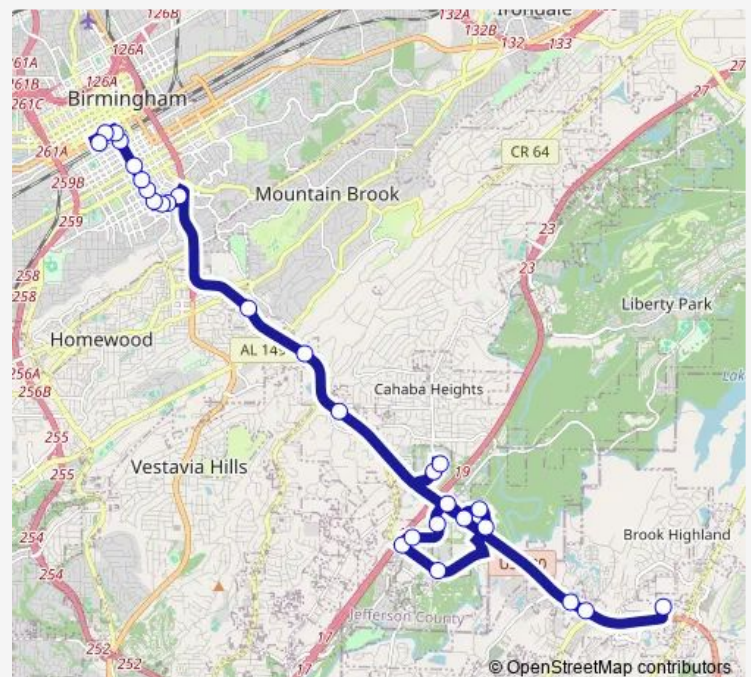

Highland Ave and 21st Pl S

Highland and RAJ Blvd

20th ST & 11 AVE So

20th St S and 10th Ave S (Ib)

Route schedule

HWY 280 & Super Walmart — Central Station

Monday 04:25-21:35

Tuesday 04:25-21:35

Wednesday 04:25-21:35

Thursday 04:25-21:35

Friday 04:25-21:35

Saturday 04:30-21:20

Sunday —

Route info

Direction: HWY 280 & Super Walmart

Stops: 27

Trip Duration: 0 hour 59 min

■ 280 — Highway 280

20th St S and University Blvd

20th St S and 6th Ave S

20th St & Powell Ave

20th St S and Morris Ave (lb)

1st Ave N and 19th St N

Central Station

Direction

Central Station — HWY 280 & Super Walmart

29 stops

[Open route schedule](#)

Central Station

20th St S and Powell Ave (outbound)

20th St S and 1st Ave S

20th St S and 4th Ave S