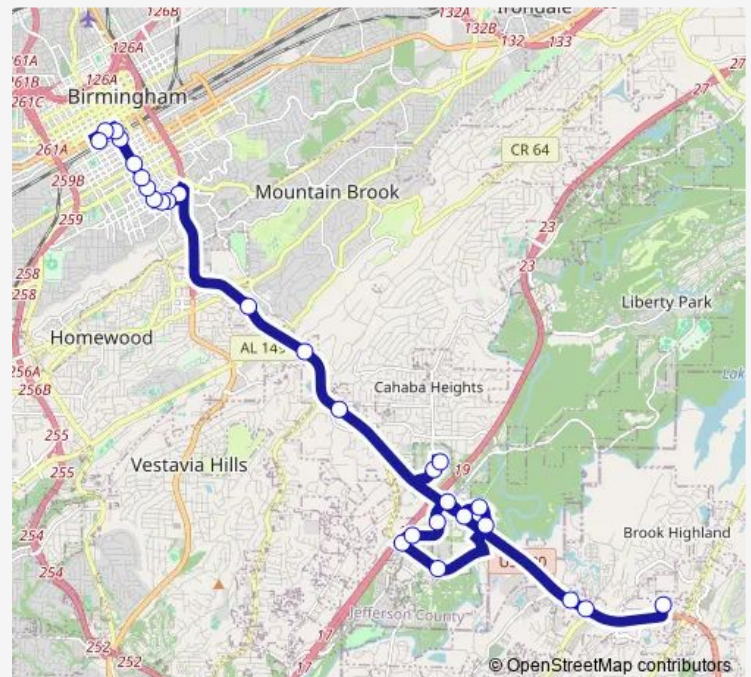

Highland Ave and 21st Pl S

Highland and RAJ Blvd

20th ST & 11 AVE So

20th St S and 10th Ave S (Ib)

Route schedule

HWY 280 & Super Walmart — Central Station

Monday 04:25-21:35

Tuesday 04:25-21:35

Wednesday 04:25-21:35

Thursday 04:25-21:35

Friday 04:25-21:35

Saturday 04:30-21:20

Sunday —

Route info

Direction: HWY 280 & Super Walmart

Stops: 27

Trip Duration: 1 hour 0 min

■ 280 — Highway 280

20th St S and University Blvd

20th St S and 6th Ave S

20th St & Powell Ave

20th St S and Morris Ave (lb)

1st Ave N and 19th St N

Central Station

Direction

Central Station — HWY 280 & Super Walmart

29 stops

[Open route schedule](#)

Central Station

20th St S and Powell Ave (outbound)

20th St S and 1st Ave S

20th St S and 4th Ave S