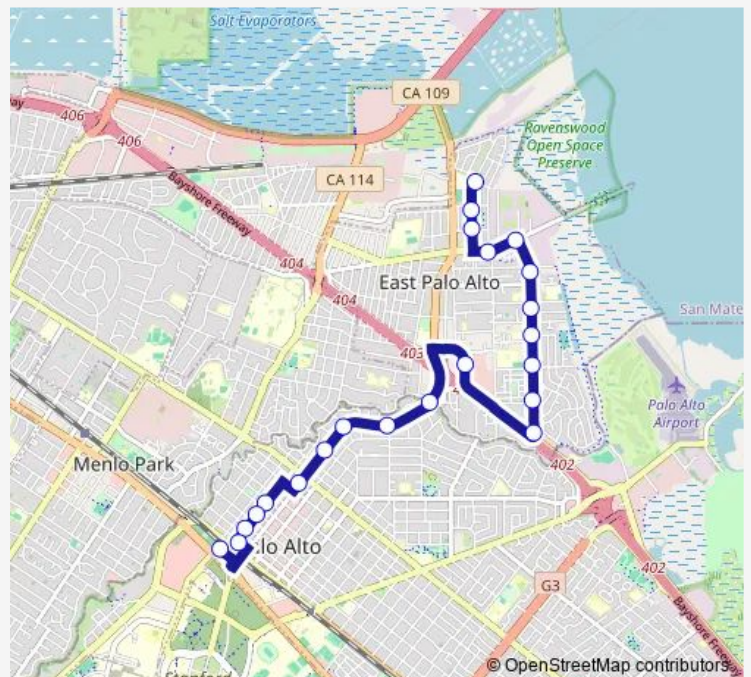

Pulgas Ave & E Bayshore Rd

E Bayshore Rd & Donohoe St

University Ave & Woodland Ave

University Ave & Lincoln Ave

University Ave & Chaucer St

University Ave & Seneca St

University Ave & Middlefield Rd

Lytton Ave & Kipling St

Thursday 05:29-22:24

Friday 05:29-22:24

Saturday 08:49-19:59

Sunday 08:49-19:59

Route info

Direction: Purdue Ave & Fordham St

Stops: 22

Trip Duration: 0 hour 29 min

280 — Purdue/Fordham - Palo Alto Transit Ctr

Direction

Palo Alto Transit Ctr-Bay 5 — Purdue Ave & Fordham St

22 stops

[Open route schedule](#)

Palo Alto Transit Ctr-Bay 5

Lytton Ave & Alma St

Lytton Ave & Ramona St

Lytton Ave & Kipling St

Lytton Ave & Cowper St

University Ave & Middlefield Rd

University Ave & Seneca St

University Ave & Chaucer St

University Ave & Lincoln Ave

University Ave & Woodland Ave

Donohoe St & Capitol Ave