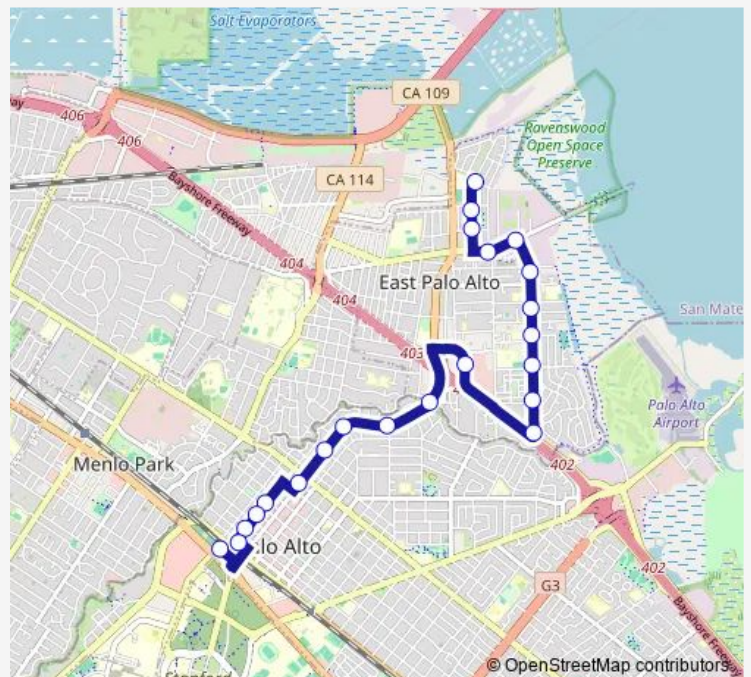

University Ave & Woodland Ave

University Ave & Lincoln Ave

University Ave & Chaucer St

University Ave & Seneca St

University Ave & Middlefield Rd

Lytton Ave & Kipling St

Lytton Ave & Florence St

Lytton Ave & Ramona St

### Route schedule

Purdue Ave & Fordham St — Palo Alto Transit Ctr-Bay 4

Monday 05:29-22:24

Tuesday 05:29-22:24

Wednesday 05:29-22:24

Thursday 05:29-22:24

Friday 05:29-22:24

Saturday 08:49-19:59

### Route info

Direction: Purdue Ave & Fordham St

Stops: 22

Trip Duration: 0 hour 28 min

280 — Purdue/Fordham - Palo Alto Transit Ctr

**Direction**

Palo Alto Transit Ctr-Bay 5 — Purdue Ave &amp; Fordham St

22 stops

[Open route schedule](#)

Palo Alto Transit Ctr-Bay 5

Lytton Ave &amp; Alma St

Lytton Ave &amp; Ramona St

Lytton Ave &amp; Kipling St

Lytton Ave &amp; Cowper St

University Ave &amp; Middlefield Rd

University Ave &amp; Seneca St