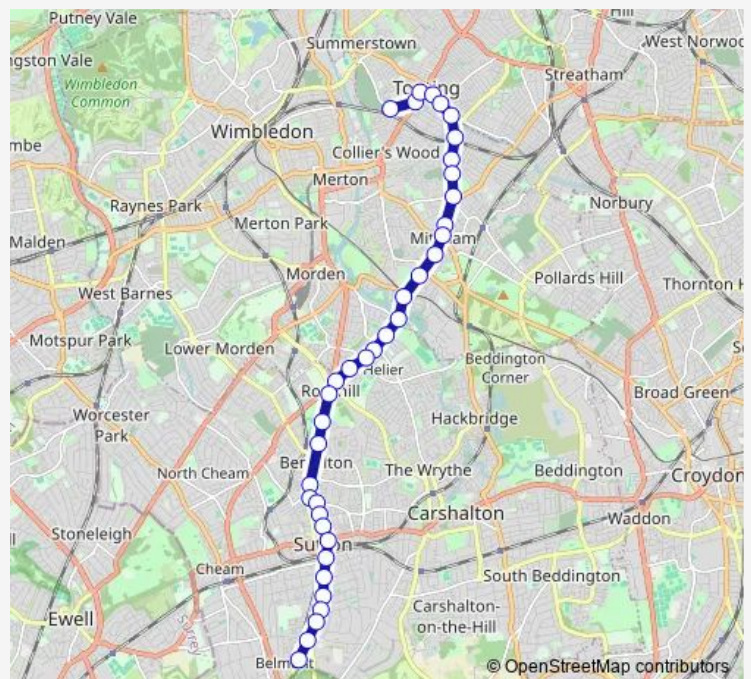

Bishopsford Road / Rose Hill Roundabout

### Route schedule

St George's Hospital — Belmont Stn / Brighton Road

Monday 00:05-23:45

Tuesday 00:05-23:45

Wednesday 00:05-23:45

Thursday 00:05-23:45

Friday 00:05-23:45

Saturday 00:05-23:45

### Route info

Direction: St George's Hospital

Stops: 37

Trip Duration: 0 hour 40 min

■ 280 — Tooting, St George's Hospital - Tooting - Mitcham - Sutton - Belmont **BusMaps**

Rose Hill / Rose Hill Roundabt

## Route info

Direction: Belmont Stn / Brighton Road

Stops: 40

Trip Duration: 0 hour 51 min

Downe Road / Mitcham Library

Eveline Road

London Road / Figge's Marsh

Gorringe Park Avenue