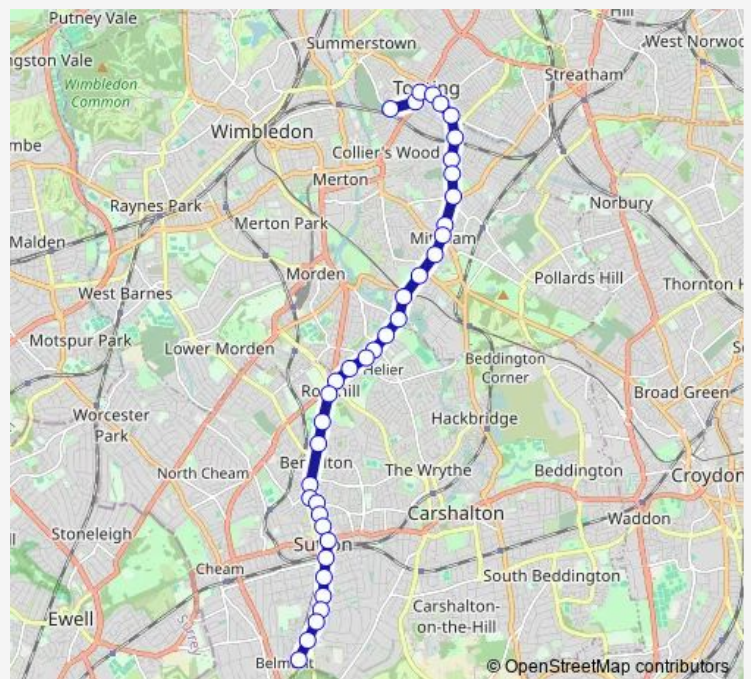

Green Wrythe Lane

Middleton Road

Netley Road

Bishopsford Road / Rose Hill Roundabout

Route schedule

St George's Hospital — Belmont Stn / Brighton Road

Monday 00:05-23:45

Tuesday 00:05-23:45

Wednesday 00:05-23:45

Thursday 00:05-23:45

Friday 00:05-23:45

Saturday 00:05-23:45

Sunday 00:05-23:45

Route info

Direction: St George's Hospital

Stops: 37

Trip Duration: 0 hour 33 min

Rose Hill / Rose Hill Roundabt

Rose Hill Park West

Cranleigh Gardens (SM1)

Sutton Green

High Street / Marshalls Road

Benhill Avenue

Manor Place

Direction: Belmont Stn / Brighton Road

Stops: 40

Trip Duration: 0 hour 32 min

Downe Road / Mitcham Library

Eveline Road

London Road / Figge's Marsh

Gorringe Park Avenue

Tooting Station