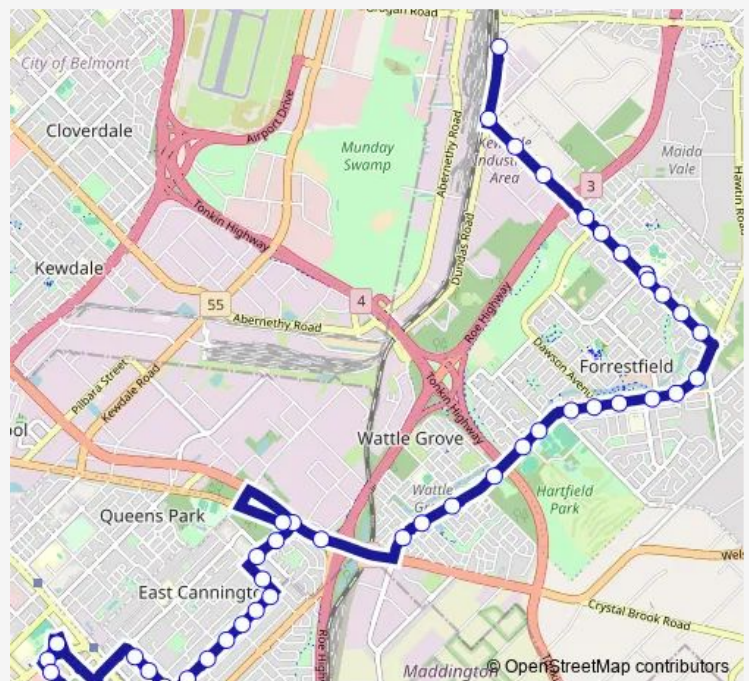

Berkshire Rd Waldrige Country Estate

Berkshire Rd After Passiflora Dr

Hale Rd After Anderson Rd

Hale Rd After Mallow Way

Hale Rd Forrestfield Shopping Ctr

Hale Rd Before Fife St

Hale Rd After Dawson Av

Hale Rd After Woodlupine Ct

Thursday 05:08-21:15

Friday 05:08-21:15

Saturday 06:14-19:15

Sunday 07:18-19:15

Route info

Direction: High Wycombe Stn Stand 7

Stops: 44

Trip Duration: 0 hour 49 min

Hale Rd After Arthur Rd

Hale Rd Before Sheffield Rd

Hale Rd After Sheffield Rd

Orrong Rd After Roe Hwy

Orrong Rd After Felspar St

Welshpool Rd Before Station St

Station St After Welshpool Rd

Station St After Luyer Av

Thursday 05:39-20:55

Friday 05:39-20:55

Saturday 06:59-19:56

Sunday 07:57-19:55

Route info

Direction: Grose Av Before Carousel Rd

Stops: 43

Trip Duration: 0 hour 45 min