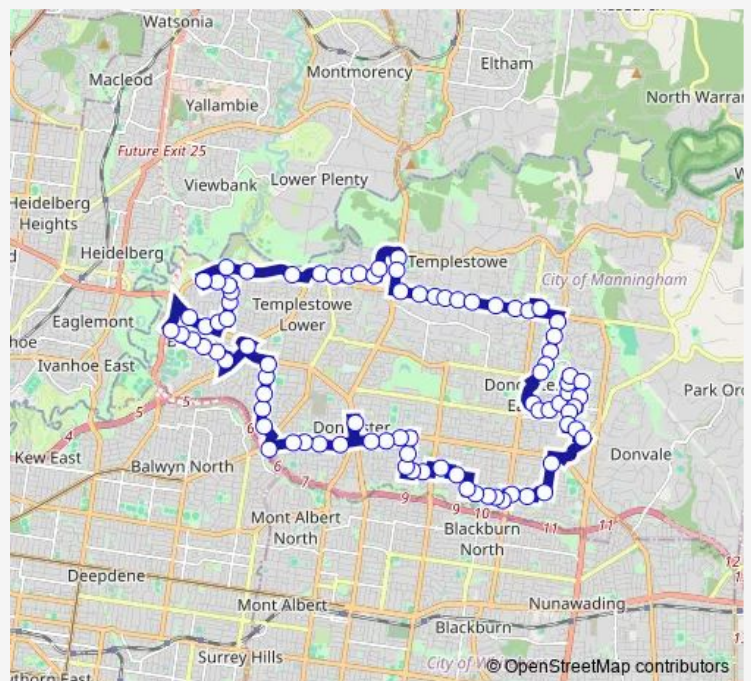

Bus 280 The Pines Sc

[Go to website](#)

Direction
 The Pines SC/Reynolds Rd (Doncaster East) — The Pines SC/Reynolds Rd (Doncaster East)
 87 stops
[Open route schedule](#)

- The Pines SC/Reynolds Rd (Doncaster East)
- Reynolds Rd/Andersons Creek Rd (Doncaster East)
- Devlaw Dr/Andersons Creek Rd (Doncaster East)
- Serpells Rd/Andersons Creek Rd (Doncaster East)
- Landscape Dr/Andersons Creek Rd (Doncaster East)
- Longstaff Ct/Andersons Creek Rd (Doncaster East)
- Canopus Dr/Polaris Dr (Doncaster East)
- Capricorn Ave/Polaris Dr (Doncaster East)
- Corona Ct/Polaris Dr (Doncaster East)
- Saturn Tce Tce/Polaris Dr (Doncaster East)
- Roberts Way/Polaris Dr (Doncaster East)
- Perceval Way/Polaris Dr (Doncaster East)
- Landscape Dr/Fullwood Pde (Doncaster East)
- Fullwood Pde/Carbine St (Donvale)
- Donvale Retirement Village/Carbine St (Donvale)
- Carbine St/Leslie St (Donvale)
- Standring Cl/Hunt St (Donvale)
- Daniel St/Hunt St (Donvale)
- Melissa St/Daniel St (Donvale)
- Old Warrandyte Rd/Woodhouse Rd (Donvale)

Route schedule

The Pines SC/Reynolds Rd (Doncaster East) — The Pines SC/Reynolds Rd (Doncaster East)

Monday	08:05-17:05
Tuesday	08:05-17:05
Wednesday	08:05-17:05
Thursday	08:05-17:05
Friday	08:05-17:05
Saturday	07:35-16:35
Sunday	08:35-16:35

Route info

Direction: The Pines SC/Reynolds Rd (Doncaster East)
 Stops: 87
 Trip Duration: 1 hour 18 min

280 — The Pines Sc

Tunstall Square Shopping Centre/Tunstall Rd (Doncaster East)

Tunstall Rd/St Clems Rd (Doncaster East)

Monday	18:05
Tuesday	18:05
Wednesday	18:05
Thursday	18:05
Friday	07:00-18:05
Saturday	07:35-17:35
Sunday	—

Route info

Direction: The Pines SC/Reynolds Rd (Doncaster East)

Stops: 87

Trip Duration: 1 hour 21 min