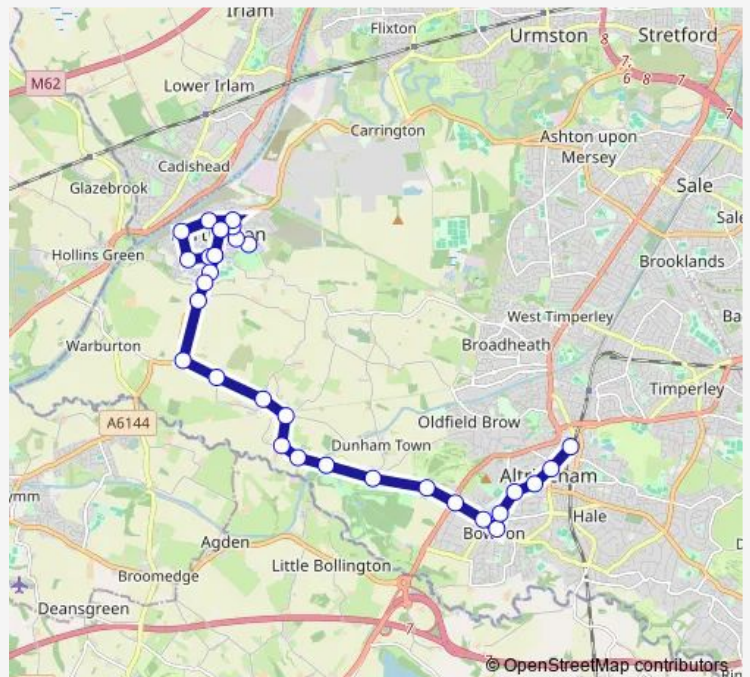

### Direction

Altrincham Interchange — Columbine Walk

23 stops

[Open route schedule](#)

Altrincham Interchange

Lloyd Street

St John's Road

St Margaret's Road

### Route schedule

Altrincham Interchange — Columbine Walk

Monday 07:14-18:40

Tuesday 07:14-18:40

Wednesday 07:14-18:40

Thursday 07:14-18:40

Friday 07:14-18:40

Saturday 07:27-18:27

### Route info

Direction: Altrincham Interchange

Stops: 23

Trip Duration: 0 hour 23 min

■ 280 — Altrincham - Partington

Hardwick Road

Columbine Walk

## Route schedule

Columbine Walk — Altrincham Interchange

Monday 06:33-19:03

Tuesday 06:33-19:03

Wednesday 06:33-19:03

Thursday 06:33-19:03

Friday 06:33-19:03

Saturday 06:50-18:50