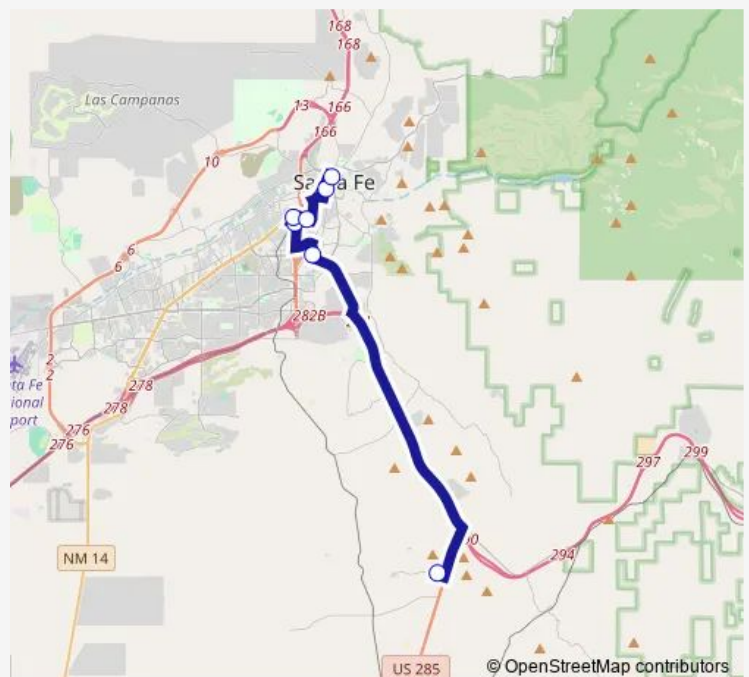

Route schedule

Eldorado Agora Shopping Center — Alameda St Temporary Transit Center

Monday	07:10-17:40
Tuesday	07:10-17:40
Wednesday	07:10-17:40
Thursday	07:10-17:40
Friday	07:10-17:40
Saturday	—
Sunday	—

Route info

Direction: Eldorado Agora Shopping Center

Stops: 7

Trip Duration: 0 hour 34 min

280 — Eldorado

Direction

Alameda St Temporary Transit Center — Eldorado Agora Shopping Center

8 stops

Hospital Drive & St Michaels Drive

Eldorado Agora Shopping Center

Route schedule

Alameda St Temporary Transit Center — Eldorado Agora Shopping Center

Monday 07:45-17:08

Tuesday 07:45-17:08

Wednesday 07:45-17:08

Thursday 07:45-17:08

Friday 07:45-17:08

Saturday —

Sunday —

Route info

Direction: Alameda St Temporary Transit Center

Stops: 8

Trip Duration: 0 hour 35 min