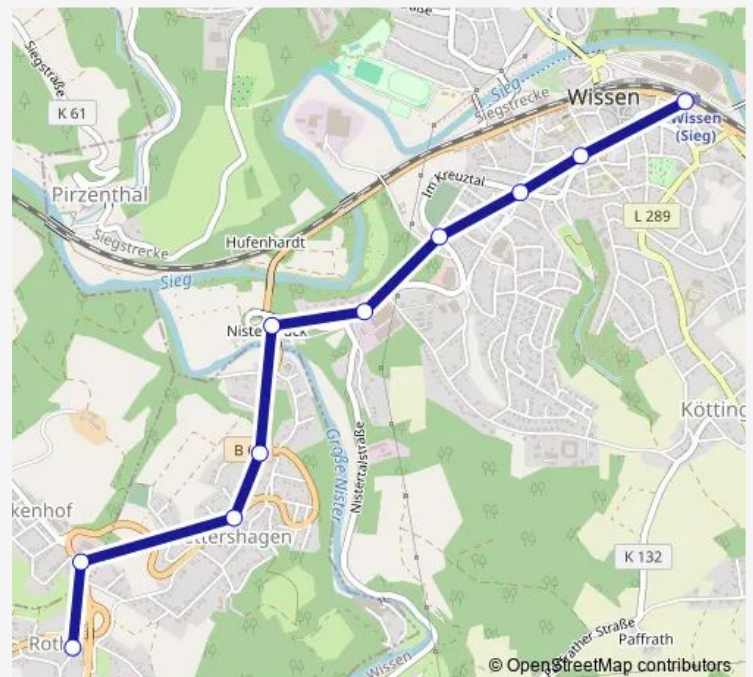

Direction

Roth (b. Hamm/Sieg) Weiherstraße — Wissen Bf

10 stops

[Open route schedule](#)

Roth (b. Hamm/Sieg) Weiherstraße

Etzbach Heckenhof B 62

Roth (b. Hamm/Sieg) Oettershagen Baumschulenweg

Roth (b. Hamm/Sieg) Oettershagen Mommertz

Roth (b. Hamm/Sieg) Nisterbrück Brücke

Wissen Dalex-Werk

Wissen Hüttensiedlung

Wissen Im Kreuztal

Wissen Rathaus

Wissen Bf

Route schedule

Roth (b. Hamm/Sieg) Weiherstraße — Wissen Bf

Monday	—
Tuesday	06:08
Wednesday	—
Thursday	—
Friday	—
Saturday	06:08
Sunday	—

Route info

Direction: Roth (b. Hamm/Sieg) Weiherstraße

Stops: 10

Trip Duration: 0 hour 16 min

Direction

Wissen Bf — Roth (b. Hamm/Sieg) Weiherstraße

10 stops

[Open route schedule](#)

Wissen Bf

Wissen Rathaus

Wissen Im Kreuztal

Wissen Hüttensiedlung

Wissen Dalex-Werk

Roth (b. Hamm/Sieg) Nisterbrück Brücke