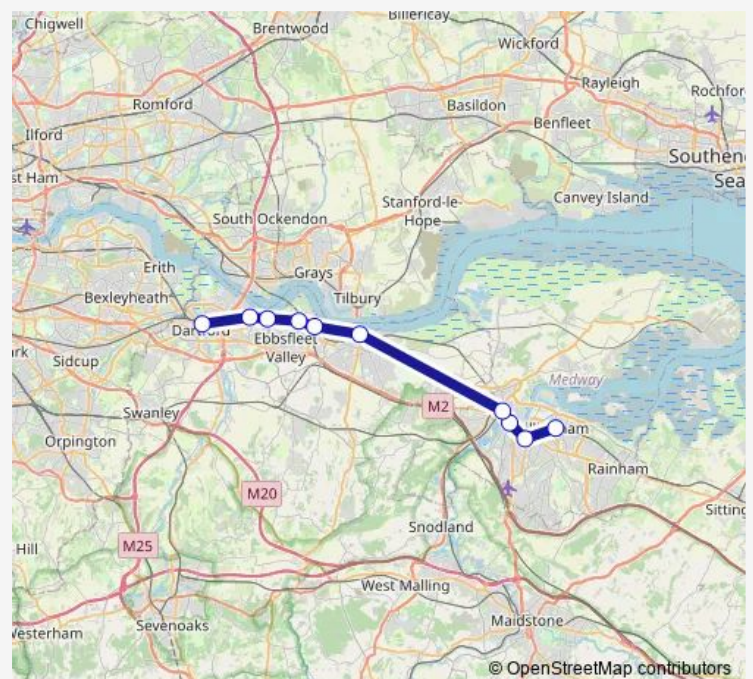

### Direction

Gillingham (Kent) — Dartford

10 stops

[Open route schedule](#)

Gillingham (Kent)

Chatham

Rochester

Strood

Sunday

05:56-23:56

### Route info

Direction: Gillingham (Kent)

Stops: 10

Trip Duration: 1 hour 15 min

Se:Glm->Dfd Rail Replacement Bus Service time schedules and route maps are available in an offline PDF at busmaps.com. Use the busmaps.com website to see live bus times, train schedule or subway schedule, and step-by-step directions for all public transit in Rochester