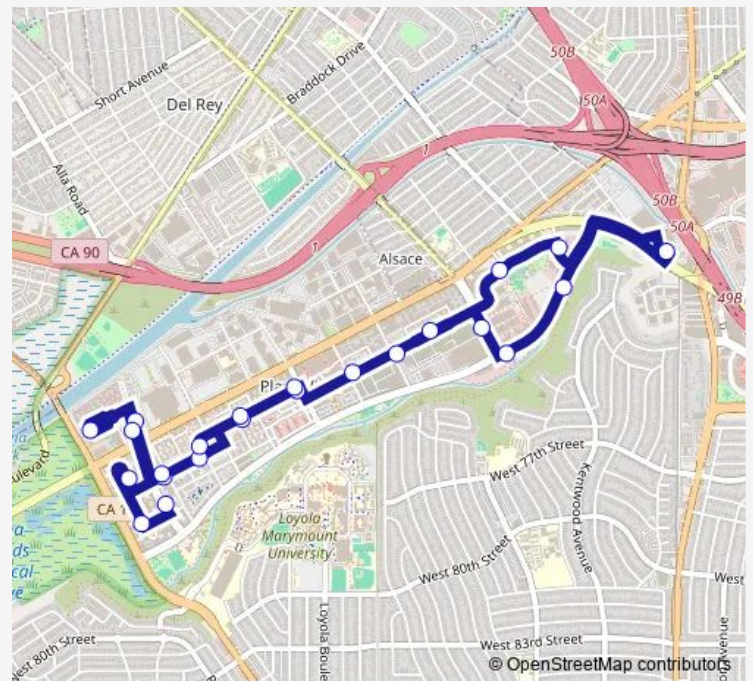

Bluff Creek Drive and Artisan Street

Double Tree Hotel

Artisan Street and Waterfront Drive

Waterfront Drive and Lake Drive

Millennium Drive and Fielding Circle

Millennium Drive and Village Drive

Runway Road and McConnell (Westbound)

Runway Road and Celedon Creek (Eastbound)

South Para Way and Pacific Promenade

Pacific Promenade and Sea Walk Drive (Westbound)

Playa Vista Drive and Jefferson (Eastside)

Fountain Park

Playa Vista Drive and Jefferson (Westside)

Pacific Promenade at Crescent Park

Route schedule

Pacific Promenade and Sea Walk Drive (Eastbound) — Bay Park Drive and Playa Vista Drive

Monday	—
Tuesday	—
Wednesday	—
Thursday	—
Friday	—
Saturday	10:00-20:00
Sunday	—

Route info

Direction: Pacific Promenade and Sea Walk Drive (Eastbound)

Stops: 23

Trip Duration: 0 hour 40 min

■ Daily Shuttle

Crescent Way and Bay Park Drive

Bay Park Drive and Playa Vista Drive

Bus time schedules and route maps are available in an offline PDF at busmaps.com. Use the busmaps.com website to see live bus times, train schedule or subway schedule, and step-by-step directions for all public transit in Los Angeles