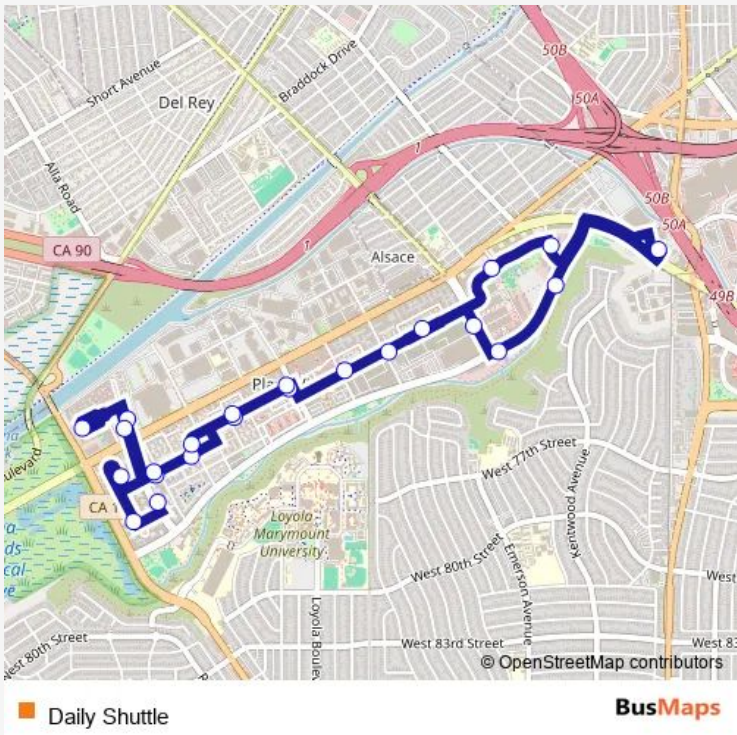

Bus Daily Shuttle

[Go to website](#)

Direction
 Pacific Promenade and Sea Walk Drive (Eastbound) —
 Bay Park Drive and Playa Vista Drive

23 stops

[Open route schedule](#)

- Pacific Promenade and Sea Walk Drive (Eastbound)
- Pacific Promenade and South Para Way
- Runway and Celedon Creek (Eastbound)
- Runway Road and Mcconnell (Eastbound)
- Millennium Drive and Westlawn Avenue
- Campus Center Drive and Millennium Drive
- Bluff Creek Drive and Campus Center Drive
- Bluff Creek Drive and Artisan Street
- Double Tree Hotel
- Artisan Street and Waterfront Drive
- Waterfront Drive and Lake Drive
- Millennium Drive and Fielding Circle
- Millennium Drive and Village Drive
- Runway Road and Mcconnell (Westbound)
- Runway Road and Celedon Creek (Eastbound)
- South Para Way and Pacific Promenade
- Pacific Promenade and Sea Walk Drive (Westbound)
- Playa Vista Drive and Jefferson (Eastside)
- Fountain Park
- Playa Vista Drive and Jefferson (Westside)
- Pacific Promenade at Crescent Park

Route schedule

Pacific Promenade and Sea Walk Drive (Eastbound) —
 Bay Park Drive and Playa Vista Drive

Monday	—
Tuesday	—
Wednesday	—
Thursday	—
Friday	—
Saturday	10:00-20:00
Sunday	—

Route info

Direction: Pacific Promenade and Sea Walk Drive (Eastbound)

Stops: 23

Trip Duration: 0 hour 40 min

Crescent Way and Bay Park Drive

Bay Park Drive and Playa Vista Drive

Bus time schedules and route maps are available in an offline PDF at busmaps.com. Use the busmaps.com website to see live bus times, train schedule or subway schedule, and step-by-step directions for all public transit in Los Angeles

The schedule is provided in the local timezone. Times with "(+1)" indicate departures on the next day.

PDF file created on 2025-02-26

2024 BusMaps.com - All Rights Reserved