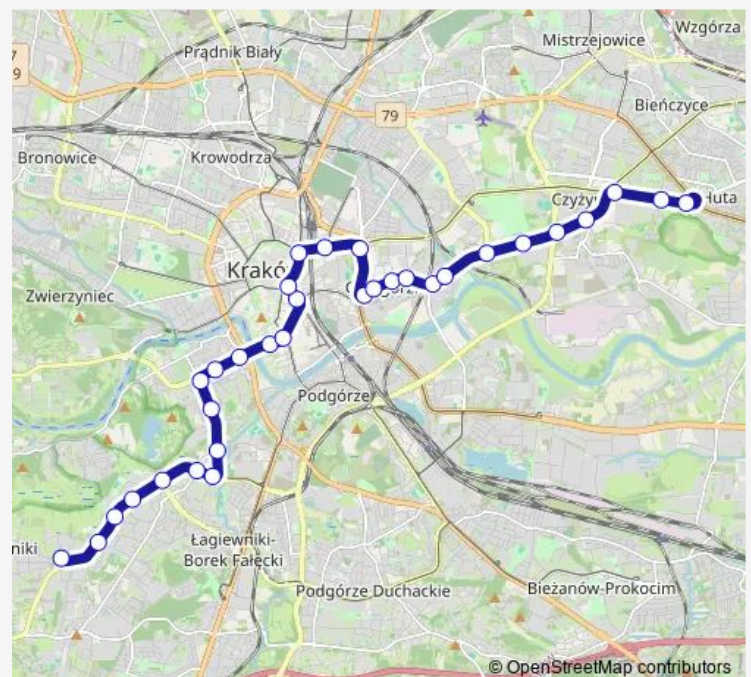

## Route schedule

Os. Na Skarpie — Ph

Monday 04:28-04:58

Tuesday —

Wednesday —

Thursday —

Friday —

Saturday 04:28-04:58

## Route info

Direction: Os. Na Skarpie

Stops: 8

Trip Duration: 0 hour 11 min

## Route info

Direction: Kombinat

Stops: 7

Trip Duration: 0 hour 11 min