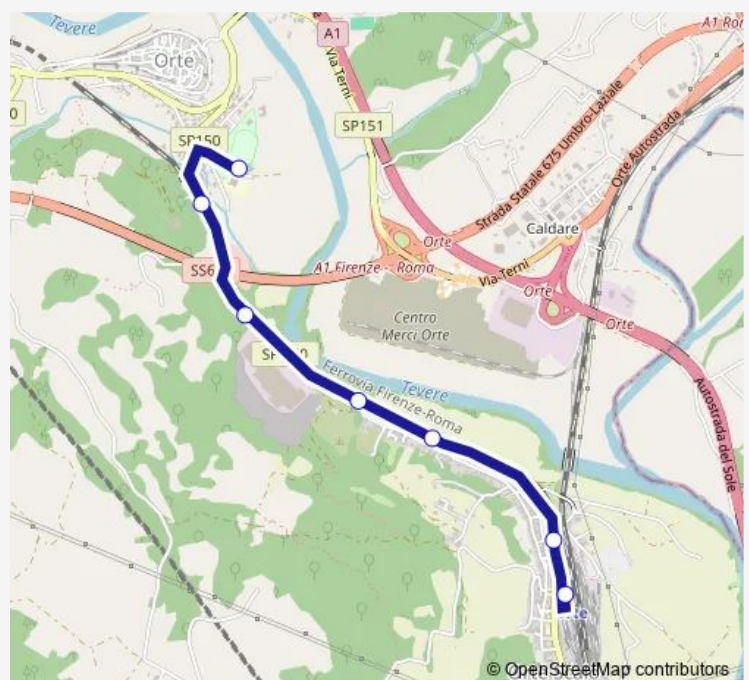

### Route schedule

Orte | Campo Sportivo # f1709 — Orte | Stazione FS # f1703

Monday	13:30
Tuesday	13:30
Wednesday	13:30
Thursday	13:30
Friday	13:30
Saturday	—
Sunday	—

### Route info

Direction: Orte | Campo Sportivo # f1709

Stops: 7

Trip Duration: 0 hour 10 min

Orte - Orte Scalo # Sr940a

BusMaps

Bus time schedules and route maps are available in an offline PDF at [busmaps.com](https://busmaps.com). Use the [busmaps.com](https://busmaps.com) website to see live bus times, train schedule or subway schedule, and step-by-step directions for all public transit in Orte