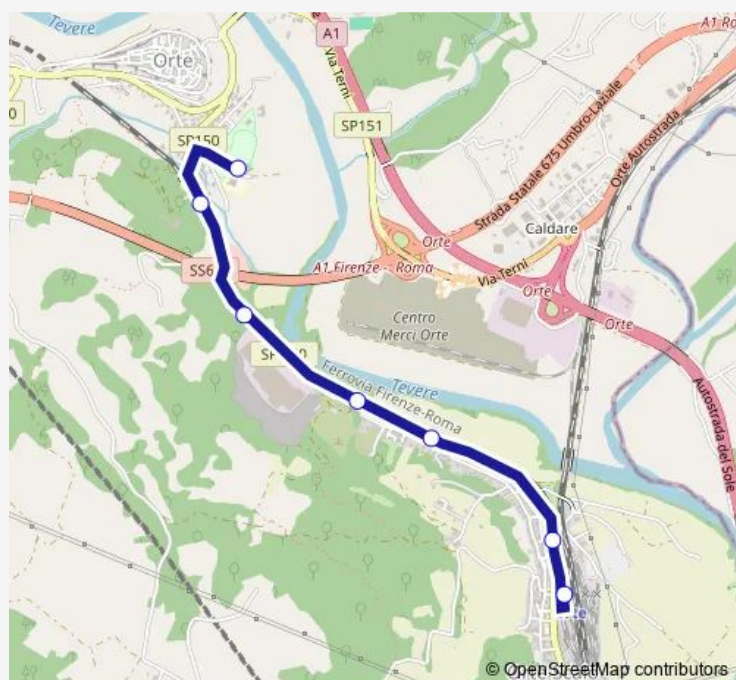

### Route schedule

Orte | Campo Sportivo # f1709 — Orte | Stazione FS # f1703

Monday	13:30
Tuesday	13:30
Wednesday	13:30
Thursday	13:30
Friday	13:30
Saturday	—
Sunday	—

### Route info

Direction: Orte | Campo Sportivo # f1709

Stops: 7

Trip Duration: 0 hour 10 min

Bus time schedules and route maps are available in an offline PDF at [busmaps.com](https://busmaps.com). Use the [busmaps.com](https://busmaps.com) website to see live bus times, train schedule or subway schedule, and step-by-step directions for all public transit in Orte