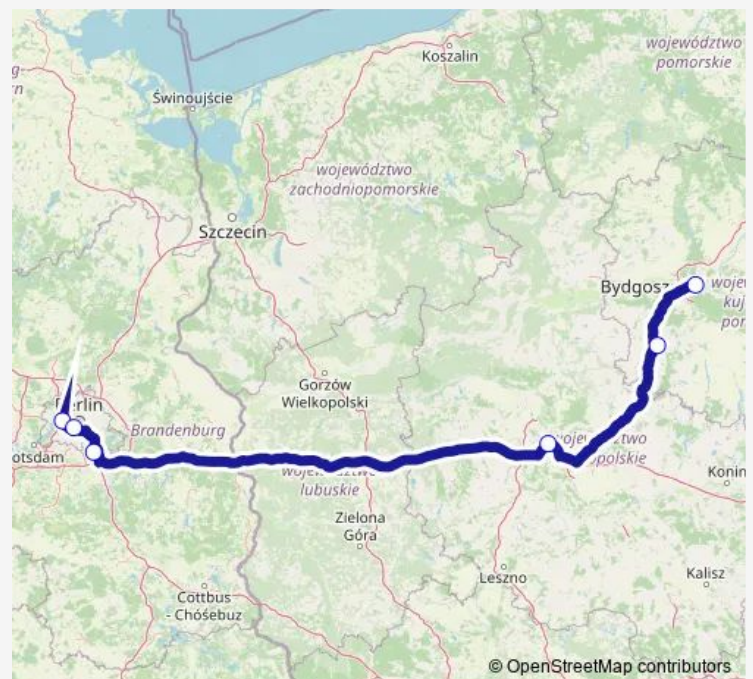

International Coach Service 1336 Bydgoszcz/Poznan - Berlin

[Go to website](#)

Direction

Berlin ZOB [Fernbus] — Bydgoszcz, Bus station

6 stops

[Open route schedule](#)

Berlin ZOB [Fernbus]

S Südkreuz Bhf (Berlin)

Flughafen Ber

Poznan, Bus Station

Znin, Bus station

Bydgoszcz, Bus station

Route schedule

Berlin ZOB [Fernbus] — Bydgoszcz, Bus station

Monday	15:20
Tuesday	15:20
Wednesday	15:20
Thursday	15:20
Friday	15:20
Saturday	15:20
Sunday	15:20

Route info

Direction: Berlin ZOB [Fernbus]

Stops: 6

Trip Duration: 5 hour 50 min

1336 — Bydgoszcz/Poznan - Berlin

Direction

Bydgoszcz, Bus station — Berlin ZOB [Fernbus]

6 stops