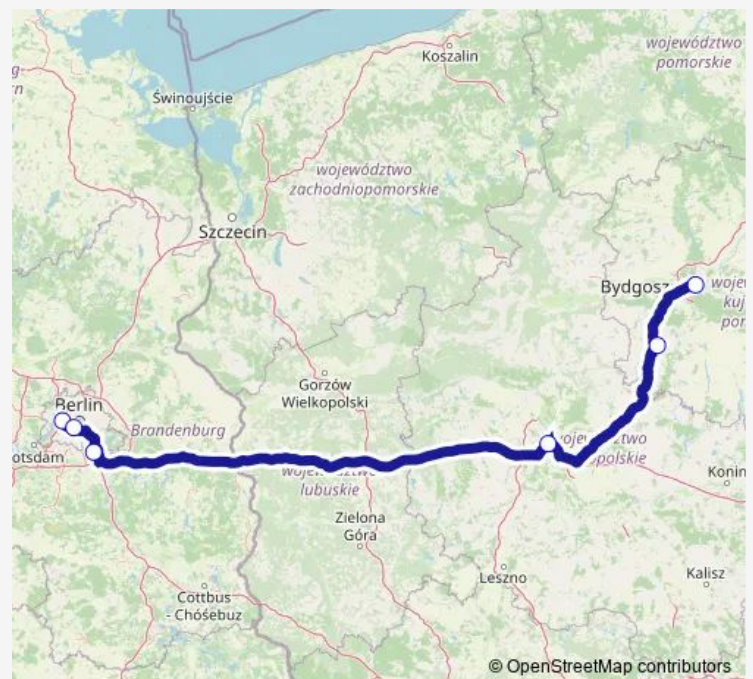

International Coach Service 1336 Bydgoszcz/Poznan - Berlin

[Go to website](#)**Direction**

Berlin ZOB [Fernbus] — Bydgoszcz, Bus station

6 stops

[Open route schedule](#)

Berlin ZOB [Fernbus]

S Südkreuz Bhf (Berlin)

Flughafen Ber

Poznan, Bus Station Poznan Main Station

Znin, Bus station

Bydgoszcz, Bus station

Route schedule

Berlin ZOB [Fernbus] — Bydgoszcz, Bus station

| | |
|-----------|-------|
| Monday | 15:20 |
| Tuesday | 15:20 |
| Wednesday | 15:20 |
| Thursday | 15:20 |
| Friday | 15:20 |
| Saturday | 15:20 |
| Sunday | 15:20 |

Route info

Direction: Berlin ZOB [Fernbus]

Stops: 6

Trip Duration: 5 hour 50 min

1336 — Bydgoszcz/Poznan - Berlin

Direction

Berlin ZOB [Fernbus] — Poznan, Bus Station Poznan Main Station

5 stops

Monday 08:20

Tuesday 08:20

Wednesday —

Thursday 08:20

Friday 08:20

Saturday 08:20

Sunday 08:20

Route info