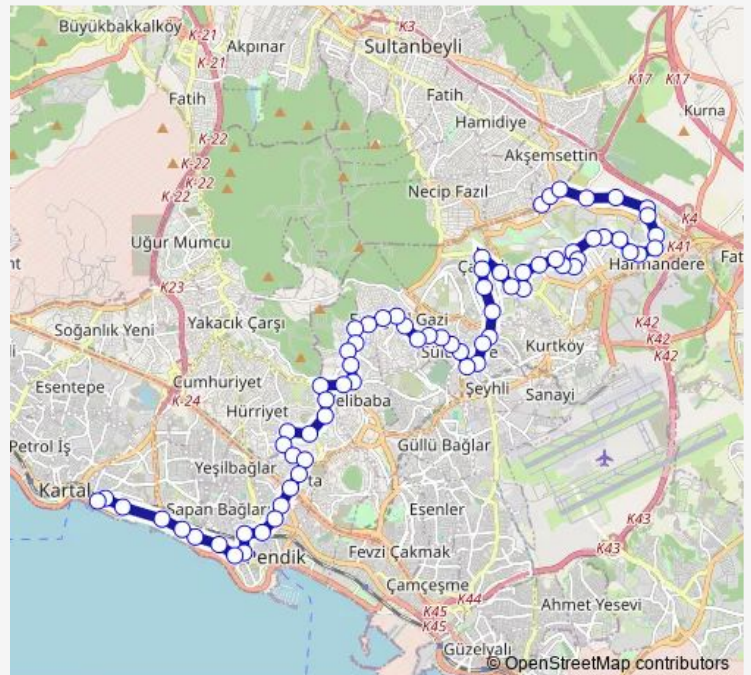

Alpsu Sitesi

Route schedule**SULTANBEYLİ PERONLAR — KARTAL**

Monday 05:30-22:10

Tuesday 05:30-22:10

Wednesday 05:30-22:10

Thursday 05:30-22:10

Friday 05:30-22:10

Saturday 05:40-21:50

Sunday 05:45-20:50

Route info

Direction: SULTANBEYLİ PERONLAR

Stops: 70

Trip Duration: 1 hour 3 min

■ 132K — Kartal - Sultanbeyli Peronlar

BusMaps

Kardelen Sokak