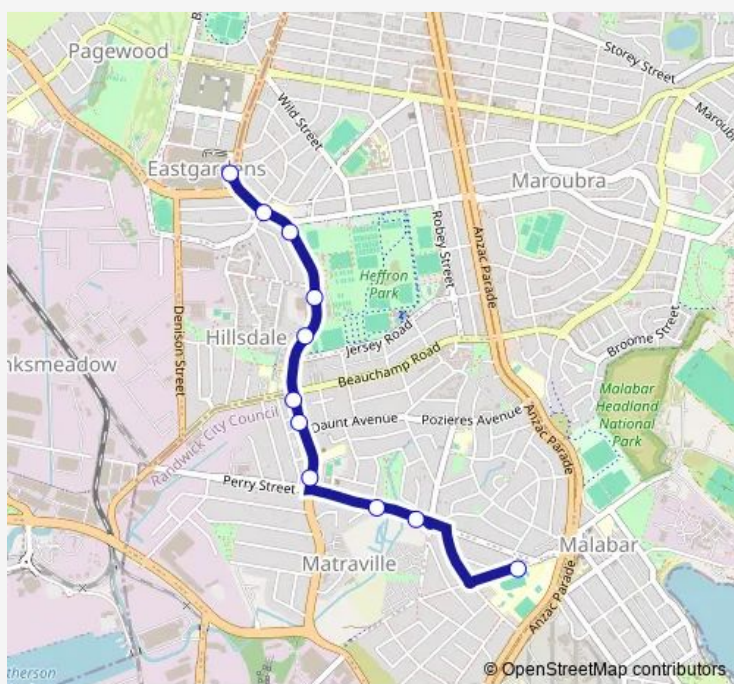

# School Bus 746e Matraville Sports High School to Bunnerong and Heffron Rds

[Go to website](#)

**Direction**

Matraville High School, Burke St — Westfield Eastgardens, Bunnerong Rd, Stand A

11 stops

[Open route schedule](#)

- Matraville High School, Burke St
- Franklin St Opp Larose Av
- Franklin St Opp Clarence St
- Bunnerong Rd After Perry St
- Bunnerong Rd Opp Daunt Av
- Bunnerong Rd Before Beauchamp Rd
- Bunnerong Rd At Devitt Pl
- Southpoint Shops, Bunnerong Rd
- Bunnerong Rd Opp Heffron Park
- Bunnerong Rd At Smith St
- Westfield Eastgardens, Bunnerong Rd, Stand A

**Route schedule**

Matraville High School, Burke St — Westfield Eastgardens, Bunnerong Rd, Stand A

Monday	15:10-15:12
Tuesday	15:10-15:12
Wednesday	15:10-15:12
Thursday	14:22
Friday	15:10-15:12
Saturday	—
Sunday	—

**Route info**

Direction: Matraville High School, Burke St

Stops: 11

Trip Duration: 0 hour 9 min

746e School Bus time schedules and route maps are available in an offline PDF at [busmaps.com](https://busmaps.com). Use the [busmaps.com](https://busmaps.com) website to see live bus times, train schedule or subway schedule, and step-by-step directions for all public transit in Sydney