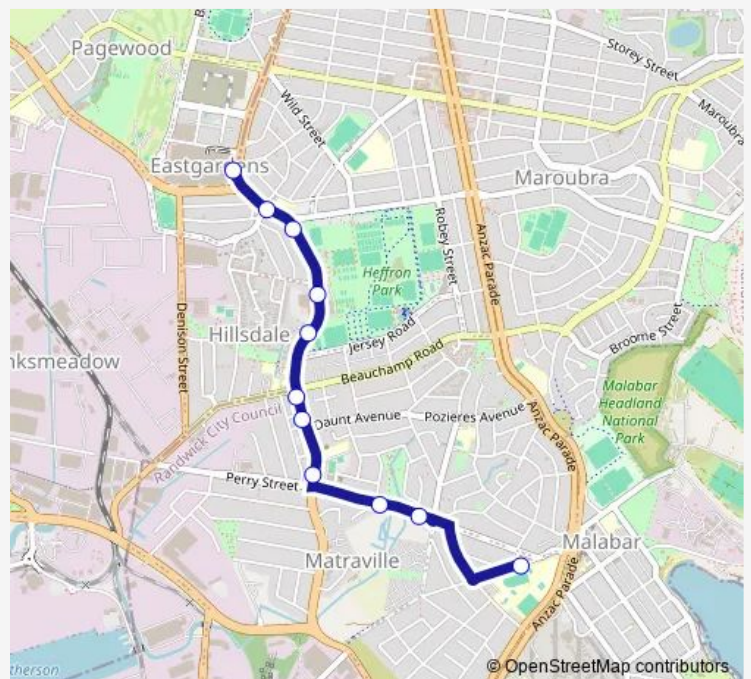

School Bus 746e Matraville Sports High School to Bunnerong and Heffron Rds

[Go to website](#)

**Direction**

Matraville High School, Burke St — Westfield Eastgardens, Bunnerong Rd, Stand A

11 stops

[Open route schedule](#)

Matraville High School, Burke St

Franklin St Opp Larose Av

Franklin St Opp Clarence St

Bunnerong Rd After Perry St

Bunnerong Rd Opp Daunt Av

Bunnerong Rd Before Beauchamp Rd

Bunnerong Rd At Devitt Pl

Southpoint Shops, Bunnerong Rd

Bunnerong Rd Opp Heffron Park

Bunnerong Rd At Smith St

Westfield Eastgardens, Bunnerong Rd, Stand A

Route schedule

Matraville High School, Burke St — Westfield Eastgardens, Bunnerong Rd, Stand A

Monday	15:10-15:12
Tuesday	15:10-15:12
Wednesday	15:10-15:12
Thursday	14:22
Friday	15:10-15:12
Saturday	—
Sunday	—

Route info

Direction: Matraville High School, Burke St

Stops: 11

Trip Duration: 0 hour 9 min

746e School Bus time schedules and route maps are available in an offline PDF at [busmaps.com](https://busmaps.com). Use the [busmaps.com](https://busmaps.com) website to see live bus times, train schedule or subway schedule, and step-by-step directions for all public transit in Sydney