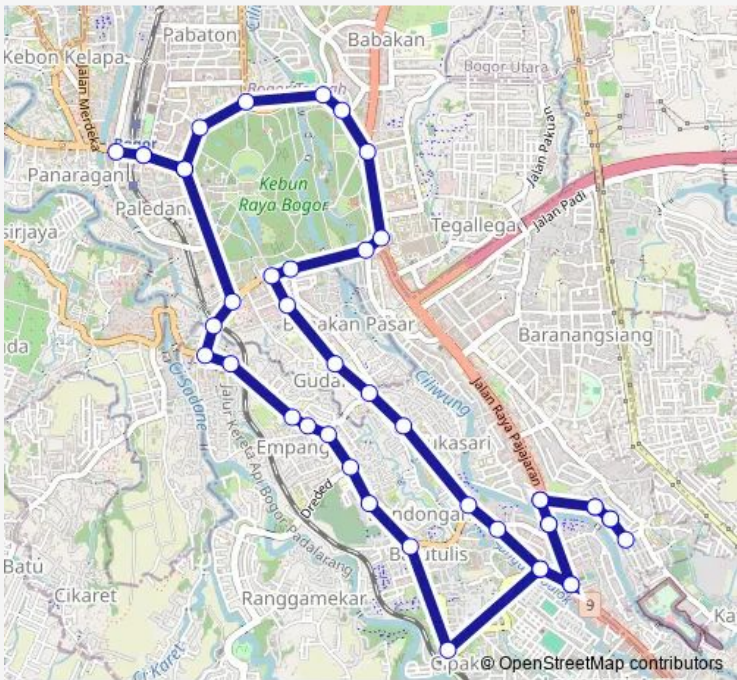

Direction
 Jl. Muslihat — Jl. Muslihat
 45 stops
[Open route schedule](#)

- Jl. Muslihat
- muslihat-dewisartika
- stasiun-paledang
- muslihat-dewisartika
- Jl. Muslihat
- kb-gedong-sawah
- Polisi Militer
- kb-salak
- Jl. Pangrango
- Kebun Raya
- Botani Square
- bangka-otista
- otista-roda
- China Town
- suryakencana-1
- suryakencana-2
- roda-siliwangi
- siliwangi-1
- siliwangi-2
- siliwangi-jlsukasari
- siliwangi-lawanggintung

Route schedule
 Jl. Muslihat — Jl. Muslihat

Monday	00:00-23:50
Tuesday	00:00-23:50
Wednesday	00:00-23:50
Thursday	00:00-23:50
Friday	00:00-23:50
Saturday	00:00-23:50
Sunday	00:00-23:50

Route info
 Direction: Jl. Muslihat
 Stops: 45
 Trip Duration: 0 hour 53 min

pahlawan-ggaut

pahlawan-layungsari

pahlawan-3

pahlawan-4

pahlawan-empang

halte-empang

Ramayana (Btm)

Jl. Muslihat

The schedule is provided in the local timezone. Times with "(+1)" indicate departures on the next day.

PDF file created on 2025-01-16

2024 BusMaps.com - All Rights Reserved