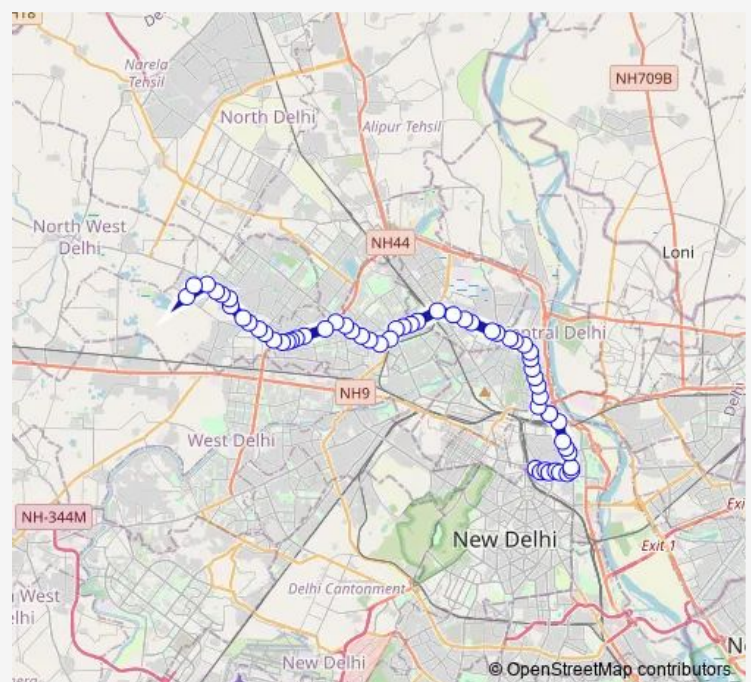

Vidhan Sabha Metro Station

### Route schedule

New Delhi Railway Station Gate 2 — Rohini Sec 22 Terminal

Monday 00:30-23:40

Tuesday 00:30-23:40

Wednesday 00:30-23:40

Thursday 00:30-23:40

Friday 00:30-23:40

Saturday 00:30-23:40

### Route info

Direction: New Delhi Railway Station Gate 2

Stops: 60

Trip Duration: 1 hour 46 min

0901(NS)Up

Khyber Pass

Mall Road

Vishwa Vidyalaya Metro Station