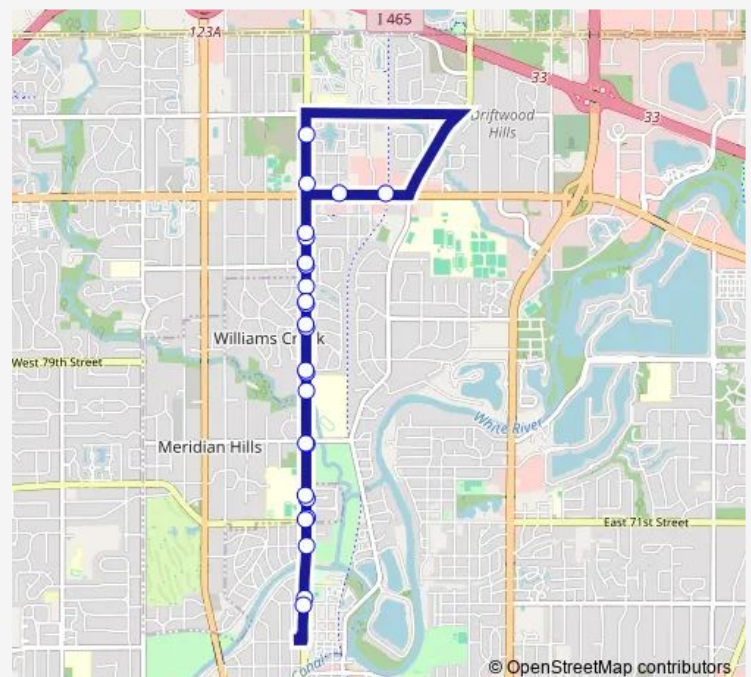

College Ave & 82nd St

College Ave & 84th St

College Ave & 86th St

College Ave & Lake Nora W Dr

86th St & Monon Trail

86th St & Guildford Ave

College Ave & 84th St

College Ave & 82nd St

College Ave & 80th St

College Ave & Forest Blvd

College Ave & 78th St

Route schedule

College Ave & 66th St — College Ave & 66th St

Monday 05:15-00:45⁺¹

Tuesday 05:15-00:45⁺¹

Wednesday 05:15-00:45⁺¹

Thursday 05:15-00:45⁺¹

Friday 05:15-00:45⁺¹

Saturday 06:15-00:45⁺¹

Sunday 07:15-21:15

Route info

Direction: College Ave & 66th St

Stops: 25

Trip Duration: 0 hour 22 min

901 — Nora

College Ave & 75th St

College Ave & Nottingham Ct

College Ave & 71st St

College Ave & 66th St

901 Bus time schedules and route maps are available in an offline PDF at busmaps.com. Use the busmaps.com website to see live bus times, train schedule or subway schedule, and step-by-step directions for all public transit in Indianapolis