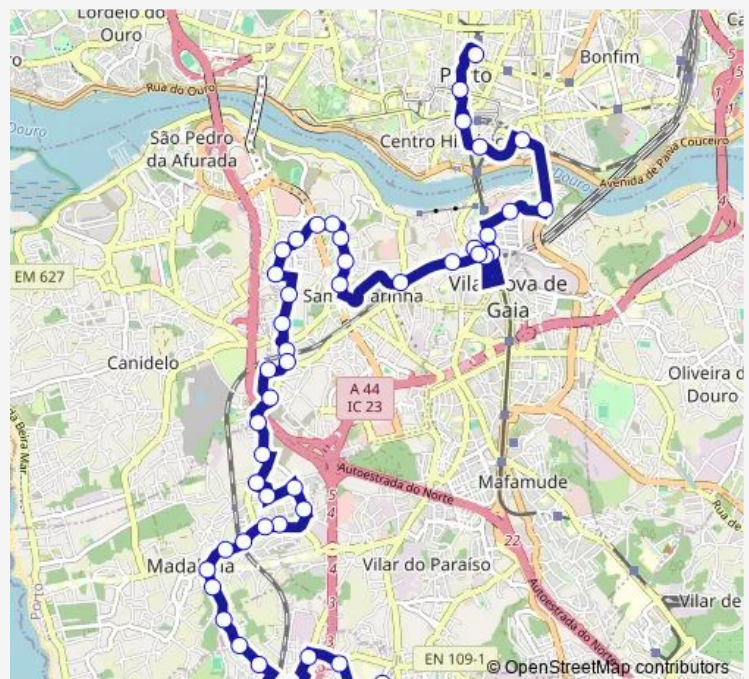

Nova Lisboa

Pedreiras

Rego D Água

Route schedule

Valadares (Escolas) — Trindade

| | |
|-----------|---------------------------|
| Monday | 05:30-00:15 ⁺¹ |
| Tuesday | 05:30-00:15 ⁺¹ |
| Wednesday | 05:30-00:15 ⁺¹ |
| Thursday | 05:30-00:15 ⁺¹ |
| Friday | 05:30-00:15 ⁺¹ |
| Saturday | 05:30-00:15 ⁺¹ |
| Sunday | 05:30-00:15 ⁺¹ |

Route info

Direction: Valadares (Escolas)

Stops: 49

Trip Duration: 0 hour 54 min

901 — Trindade - Valadares

BusMaps

Pitada

Gandara