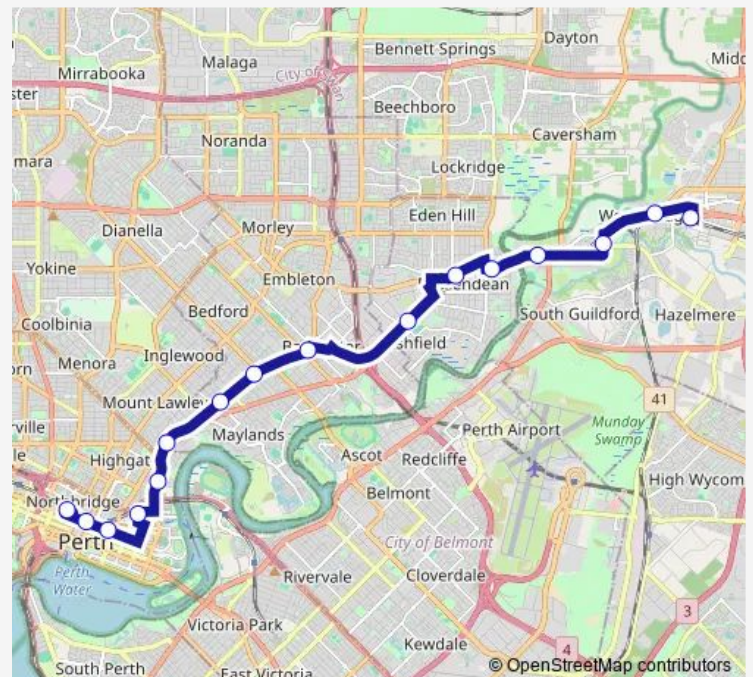

Direction

Perth Busport Zone B — Midland Stn Stand 1

16 stops

[Open route schedule](#)

Perth Busport Zone B

Wellington St Stand 1

Wellington St Royal Perth Hospital Cat Id 69

Fielder St Claisebrook Stn

James St Guildford Stn

East St After Swan St

Great Eastern Hwy Before Harper St

Midland Stn Stand 1

Route schedule

Perth Busport Zone B — Midland Stn Stand 1

Monday	—
Tuesday	—
Wednesday	—
Thursday	—
Friday	—
Saturday	21:58-00:10 ⁺¹
Sunday	—

Route info

Direction: Perth Busport Zone B

Stops: 16

Trip Duration: 0 hour 40 min

Direction

Midland Stn Stand 2 — Perth Busport Zone B

16 stops

[Open route schedule](#)

Midland Stn Stand 2

Great Eastern Hwy After Harper St

East St After Turton St

James St Guildford Stn

Guildford Rd Success Hill Stn

Bassendean Stn Stand 1

Railway Pde Ashfield Stn

Railway Pde Stand 5