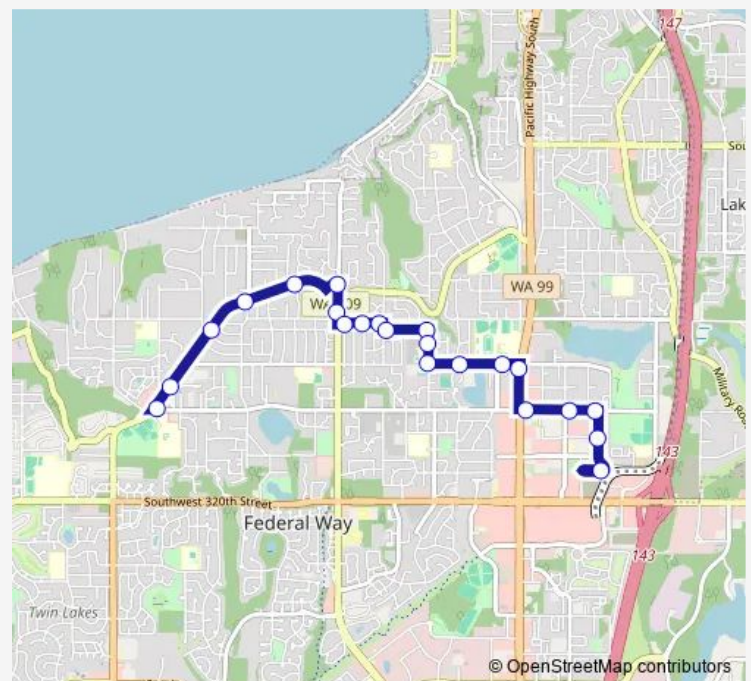

S 312th St & 20th Ave S

S 312th St & 23rd Ave S

23rd Ave S & S 314th St

Route schedule

SW 312th St & SW Dash Point Rd — Federal Way TC - Bay 9

Monday 05:15-21:23

Tuesday 05:15-21:23

Wednesday —

Thursday 05:15-21:23

Friday 05:15-21:23

Saturday 09:13-20:43

Sunday 10:18-17:55

Route info

Direction: SW 312th St & SW Dash Point Rd

Stops: 22

Trip Duration: 0 hour 20 min

901

BusMaps

Direction

Federal Way TC - Bay 9 — SW 312th St & SW Dash Point Rd

16 stops

[Open route schedule](#)

Federal Way TC - Bay 9

23rd Ave S & S 314th St

Monday 05:07-21:15

Tuesday 05:07-21:15

Wednesday —

Thursday 05:07-21:15

Friday 05:07-21:15

Saturday 09:05-20:35

Sunday 10:10-17:46

Route info