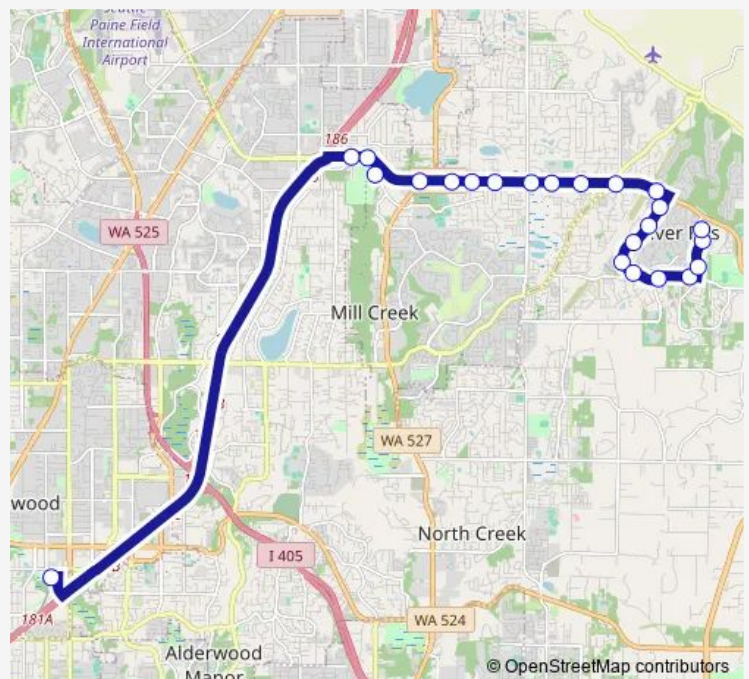

Puget Park Dr & 148th St Se

Puget Park Dr & Silver Firs Dr

Puget Park Dr & 62nd Dr Se

Snohomish Cascade Dr & 146th PI Se

Route schedule

Lynnwood City Center Station Bay D2 — Snohomish Cascade Dr & 141st St Se

Monday 14:00-19:00

Tuesday 14:00-19:00

Wednesday 14:00-19:00

Thursday 14:00-19:00

Friday 14:00-19:00

Saturday —

Sunday —

Route info

Direction: Lynnwood City Center Station Bay D2

Stops: 23

Trip Duration: 0 hour 44 min

901 — Silver Firs - Lynnwood City Center Station

Snohomish Cascade Dr & 142nd St Se

Snohomish Cascade Dr & 141st St Se

**Direction**

Snohomish Cascade Dr &amp; 138th Pl Se — Lynnwood City Center Station Bay A7

21 stops

[Open route schedule](#)

Snohomish Cascade Dr &amp; 138th Pl Se

Snohomish Cascade Dr &amp; 142nd St Se

Snohomish Cascade Dr &amp; 146th Pl Se