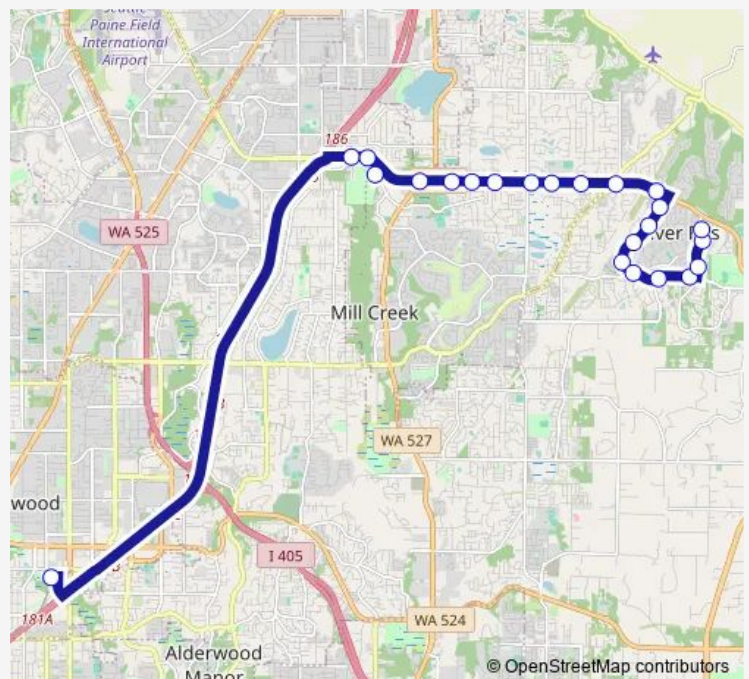

Puget Park Dr & 148th St Se

Puget Park Dr & Silver Firs Dr

Puget Park Dr & 62nd Dr Se

Snohomish Cascade Dr & 146th PI Se

Route schedule

Lynnwood City Center Station Bay D2 — Snohomish Cascade Dr & 141st St Se

Monday 14:00-19:00

Tuesday 14:00-19:00

Wednesday 14:00-19:00

Thursday 14:00-19:00

Friday 14:00-19:00

Saturday —

Sunday —

Route info

Direction: Lynnwood City Center Station Bay D2

Stops: 23

Trip Duration: 0 hour 36 min

901 — Silver Firs - Lynnwood City Center Station

Snohomish Cascade Dr & 142nd St Se

Snohomish Cascade Dr & 141st St Se

Direction

Snohomish Cascade Dr & 138th Pl Se — Lynnwood City Center Station Bay A7

21 stops

[Open route schedule](#)

Snohomish Cascade Dr & 138th Pl Se

Snohomish Cascade Dr & 142nd St Se

Snohomish Cascade Dr & 146th Pl Se