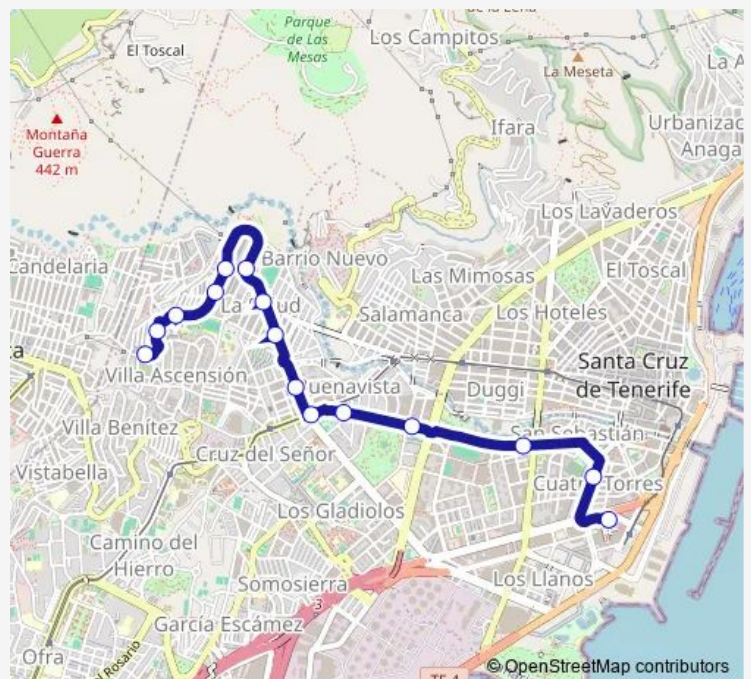

Saturday —

Sunday —

Route info

Direction: Intercambiador Sta.Cruz

Stops: 18

Trip Duration: 0 hour 24 min

Direction

Cuesta Piedra — Intercambiador Sta.Cruz

15 stops

[Open route schedule](#)

Cuesta Piedra

Lorenzo DE Tolosa

SAN Juan DE LA Rambla

LA Orotava

EL Tanque

Guía DE Isora

Saturday —

Sunday —

Route info

Direction: Cuesta Piedra

Stops: 15

Trip Duration: 0 hour 16 min

901 Bus time schedules and route maps are available in an offline PDF at busmaps.com. Use the busmaps.com website to see live bus times, train schedule or subway schedule, and step-by-step directions for all public transit in Santa Cruz de Tenerife