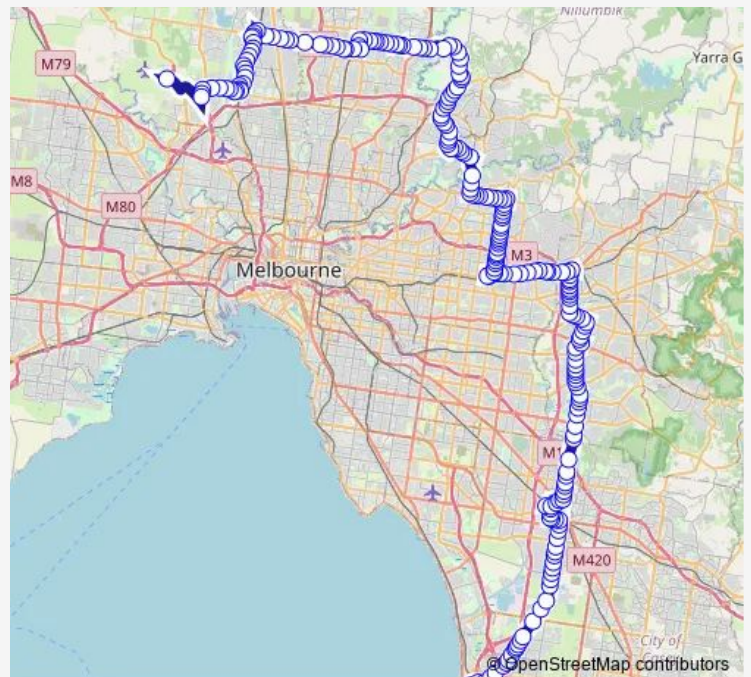

Broadmeadows Station/Pascoe Vale Rd (Broadmeadows)

Broadmeadows Town Park/Pearcedale Pde (Broadmeadows)

Coleraine St (Broadmeadows)

Cobram St/Pascoe Vale Rd (Broadmeadows)

Girgarre St/Pascoe Vale Rd (Broadmeadows)

Avoca St/Pascoe Vale Rd (Dallas)

Barry Rd/Pascoe Vale Rd (Coolaroo)

Coolaroo Station/Pascoe Vale Rd (Coolaroo)

Taggerty Cres/Pascoe Vale Rd (Meadow Heights)

Route schedule

Melbourne Airport/Grants Rd (Melbourne Airport) — Ringwood Station/Maroondah Hwy (Ringwood)

Monday	22:20
Tuesday	22:20
Wednesday	22:20
Thursday	22:20
Friday	22:20
Saturday	22:40
Sunday	—

Route info

Direction: Melbourne Airport/Grants Rd (Melbourne Airport)

Stops: 143

Trip Duration: 2 hour 4 min

901 — Frankston - Melbourne Airport