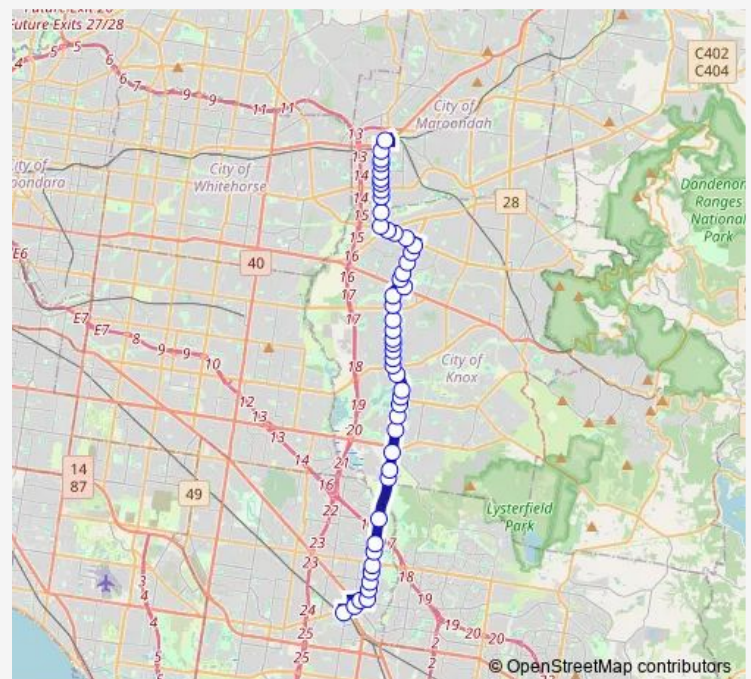

Knox City SC/Burwood Hwy (Wantirna South)

Route schedule

Ringwood Station/Maroondah Hwy (Ringwood) — Dandenong Station/Foster St (Dandenong)

Monday —

Tuesday —

Wednesday —

Thursday —

Friday 25:30⁺¹

Saturday 03:30-01:25⁺¹

Sunday 03:29

Route info

Direction: Ringwood Station/Maroondah Hwy (Ringwood)

Stops: 52

Trip Duration: 0 hour 40 min

901 — Frankston - Melbourne Airport

Burwood Hwy/Stud Rd (Wantirna South)

Swinburne Tafe/Stud Rd (Wantirna South)

High Street Rd/Stud Rd (Wantirna South)

Harcrest Bvd/Stud Rd (Scoresby)

Mockridge St/Stud Rd (Scoresby)

Armin St/Stud Rd (Scoresby)

Evans St/Stud Rd (Scoresby)

Glenifer Ave/Stud Rd (Scoresby)

Scoresby Village SC/Stud Rd (Scoresby)

Ferntree Gully Rd/Stud Rd (Scoresby)

Centre Rd/Stud Rd (Knoxfield)

Kingsley Cl/Stud Rd (Rowville)

Kelletts Rd/Stud Rd (Rowville)

Lakeside Bvd/Stud Rd (Rowville)

Stud Park SC/Stud Rd (Rowville)