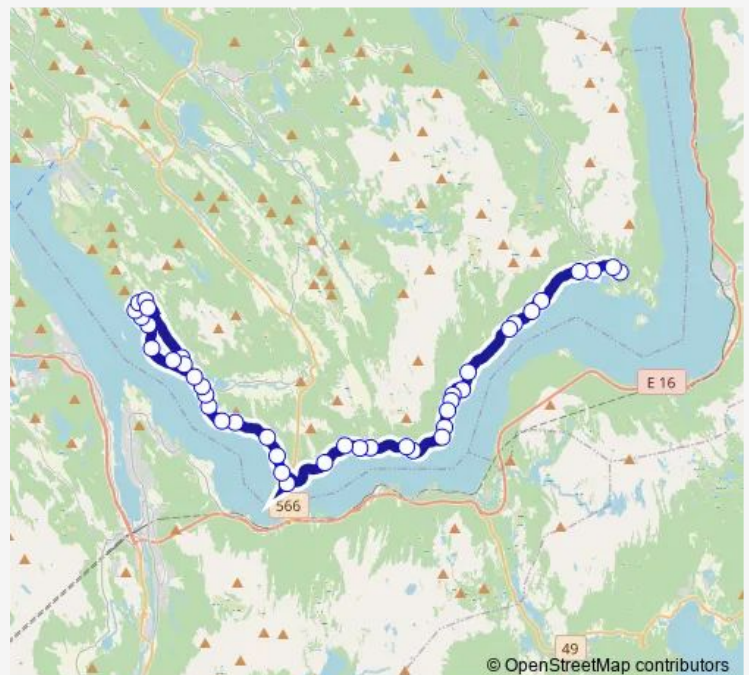

Thursday 13:10

Friday 13:10

Saturday —

Sunday —

Route info

Direction: Haus terminal

Stops: 31

Trip Duration: 0 hour 34 min

901 — Raknes - Hamre - Valestrand

Tødna

Skaftå bru

Hekland vest

Hekland aust

Ytre Bruvik

Midtre Bruvik

Bruvik