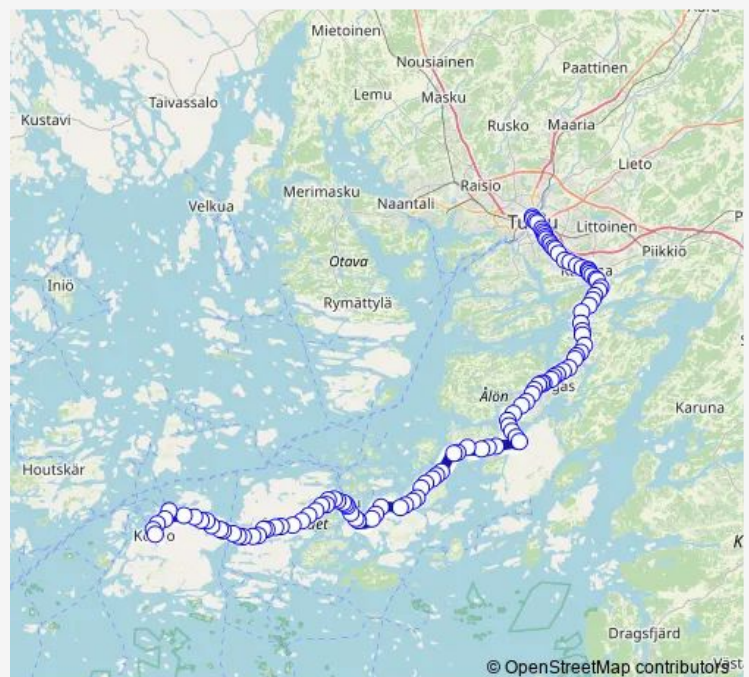

Saturday 06:30-15:50

Sunday 09:50-17:55

Route info

Direction: Korppoo

Stops: 104

Trip Duration: 2 hour 20 min

Samslax I

Böle I