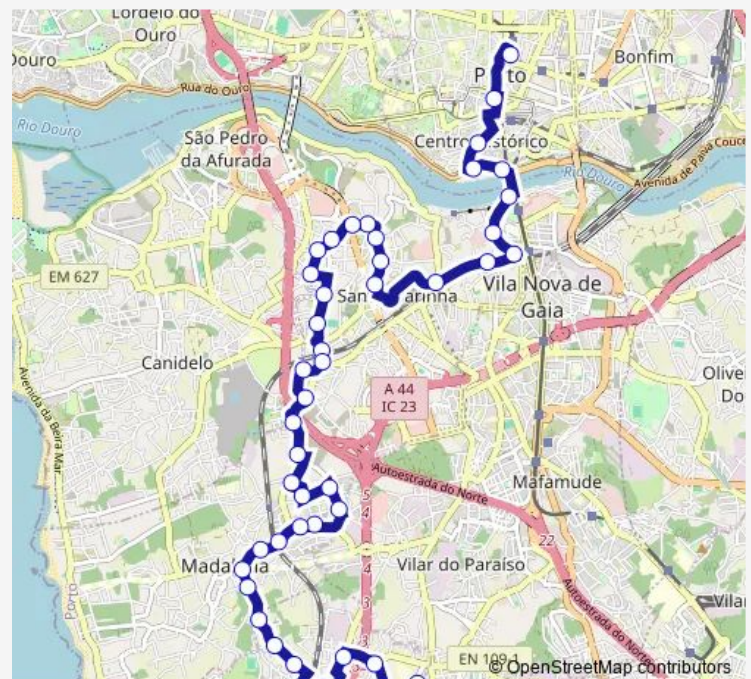

Major Pála

PR. M. Silva Reis

Lavouras

Route schedule

Trindade — Valadares (Escolas)

Monday	05:58-01:00 ⁺¹
Tuesday	05:58-01:00 ⁺¹
Wednesday	05:58-01:00 ⁺¹
Thursday	05:58-01:00 ⁺¹
Friday	05:58-01:00 ⁺¹
Saturday	06:00-01:00 ⁺¹
Sunday	06:30-01:00 ⁺¹

Route info

Direction: Trindade

Stops: 47

Trip Duration: 0 hour 56 min

901 — Trindade - Valadares

BusMaps

Coimbrões

Augusto Gomes

Route info

Direction: Valadares (Escolas)

Stops: 51

Trip Duration: 0 hour 38 min

L. Domingos Matos

Coimbrões

Lavouras

PR. M. Silva Reis